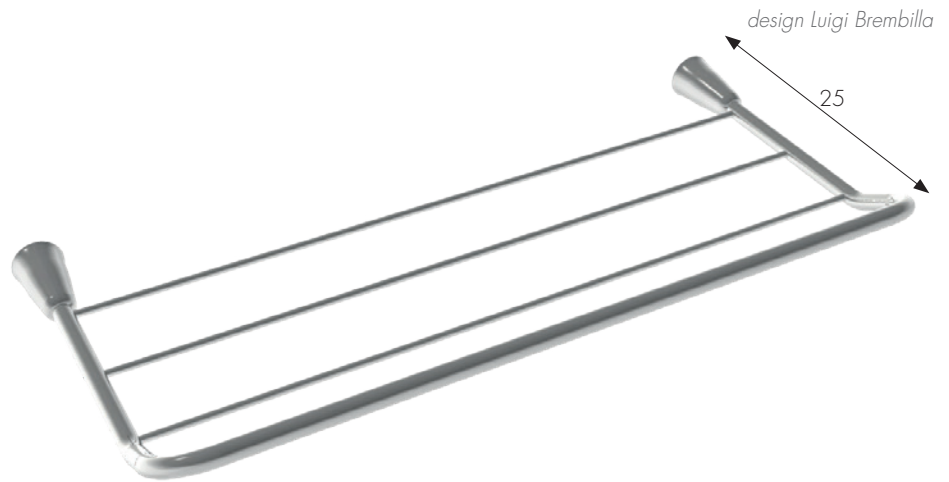

## CHROME-PLATED CLOTHES RACK

This is a shelf used as a clothes rack or for towel heaters.

It can be fitted on models Form F2, Mahn, Shar, Start.

Width = tapping centres (▲▽) + 2,7 cm

Art. ME 40 tapping centres 40cm 195,30€  
(for 50 cm wide towel heaters)

## CHROME-PLATED TOWEL HANDRAIL

Adjustable inside depth from 65 to 87 mm  
the towel handrail can be fitted to models  
Form F2, Mahn, Shar, Start.

Width = tapping centres (▲▽)+2,7cm

Art. MA 30 tapping centres 30cm 71,70€