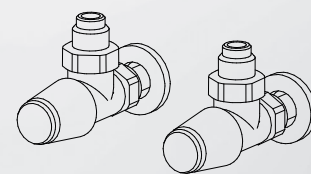

BREM'ART CREATIONS (page I) Work of art with sablé painting at the choice, other colors on request, without extra

RECOMMENDED VALVES

CHROME PLATED VALVES KIT WITH:
 - n°2 Valves with O-ring Tangs
 - n°2 Fittings (multilayer ø16, copper ø12,14)
 - n°2 Round washers

ANGLED TON VALVES KIT
 page 277 Art. KVS 119,20€

SIDE control TON VALVES KIT with THERMOSTATIC head Art. KTL 177,10€
 SIDE control TON VALVES KIT page 277 Art. KVL 130,90€

REMOTE FITTINGS Art. REM 36,60€
 ▲▽ L-5cm tapping centres

2,5±

REMOTE VALVES ASSEMBLY KIT p. 281 with:
 - n°2 Fittings (multilayer ø16, copper ø12,14)

REMOTE TON VALVES ASSEMBLY KIT Art. KVG 153,60€

REMOTE TON VALVES ASSEMBLY KIT with THERMOSTATIC head Art. KVGT 199,80€