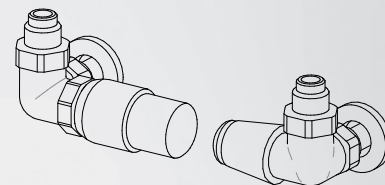

BREM'ART CREATIONS (page I) Work of art with sablé painting at the choice, other colors on request, without extra

RECOMMENDED VALVES

CHROME PLATED VALVES KIT WITH:
 - n°2 Valves with O-ring Tangs
 - n°2 Fittings (multilayer ø16, copper ø12,14)
 - n°2 Round washers

ANGLED TON VALVES KIT
 page 277 Art. KVS 119,20€

SIDE control TON VALVES KIT with THERMOSTATIC head Art. KTL 177,10€
 SIDE control TON VALVES KIT page 277 Art. KVL 130,90€

REMOTE FITTINGS Art. REM 36,60€
 ▲▽ L-5cm tapping centres

2,5±

REMOTE VALVES ASSEMBLY KIT p. 281 with:
 - n°2 Fittings (multilayer ø16, copper ø12,14)

REMOTE TON VALVES ASSEMBLY KIT Art. KVG 153,60€

REMOTE TON VALVES ASSEMBLY KIT with THERMOSTATIC head Art. KVGT 199,80€