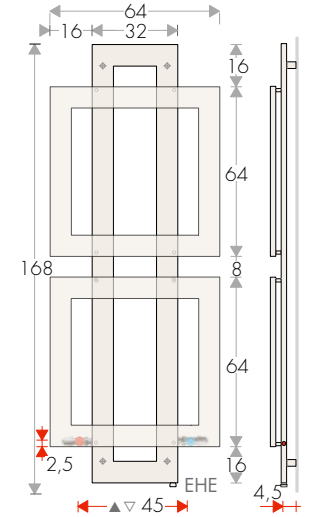

CROSS-Q TECHNICAL DATA (for overlapping squares)

TAPPING CENTRES AND FIXINGS

CrossFRAME
towel heaters

EHE: sleeve for Electric Heating Element (on request)

BRACKETS POSITION

TAPPING CENTRES with REVERSE VALVES