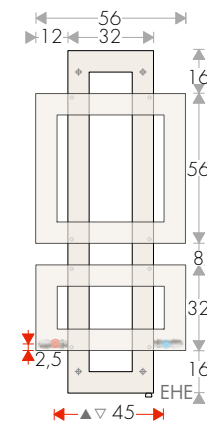

CROSS-Q TECHNICAL DATA (for overlapping squares)

TAPPING CENTRES AND FIXINGS

CrossFRAME
towel heaters

EHE: sleeve for Electric Heating Element (on request)

BRACKETS POSITION

TAPPING CENTRES with REVERSE VALVES