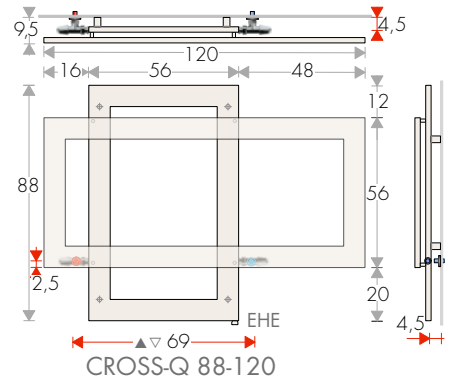

CROSS-Q TECHNICAL DATA (for overlapping squares)

TAPPING CENTRES AND FIXINGS

CrossFRAME
towel heaters

EHE: sleeve for Electric Heating Element (on request)

BRACKETS POSITION

TAPPING CENTRES with REVERSE VALVES