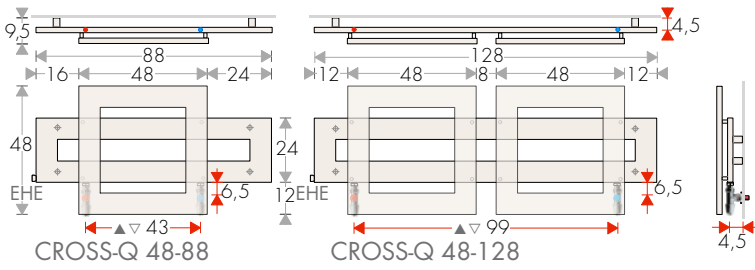

CROSS-Q TECHNICAL DATA (for overlapping squares)

TAPPING CENTRES AND FIXINGS

CrossFRAME
towel heaters

EHE: sleeve for Electric Heating Element (on request)

BRACKETS POSITION

TAPPING CENTRES with REVERSE VALVES