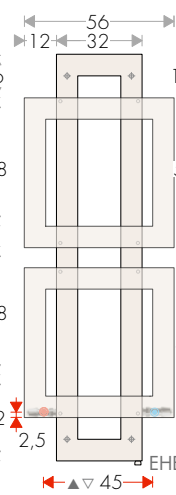

CROSS-Q TECHNICAL DATA (for overlapping squares)

TAPPING CENTRES AND FIXINGS

CrossFRAME
towel heaters

EHE: sleeve for Electric Heating Element (on request)

BRACKETS POSITION

TAPPING CENTRES with REVERSE VALVES