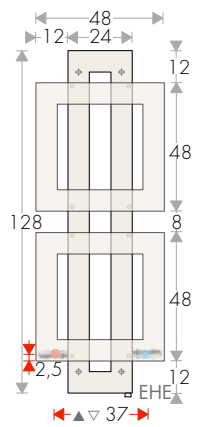

CROSS-Q TECHNICAL DATA (for overlapping squares)

TAPPING CENTRES AND FIXINGS

CrossFRAME
towel heaters

EHE: sleeve for Electric Heating Element (on request)

BRACKETS POSITION

TAPPING CENTRES with REVERSE VALVES