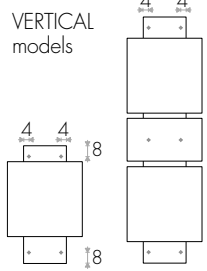

CROSS-Q TECHNICAL DATA (for overlapping squares)

TAPPING CENTRES AND FIXINGS

CrossFRAME
towel heaters

EHE: sleeve for Electric Heating Element (on request)

BRACKETS POSITION

TAPPING CENTRES with REVERSE VALVES