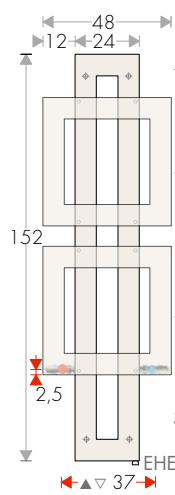

CROSS-Q TECHNICAL DATA (for overlapping squares)

TAPPING CENTRES AND FIXINGS

CrossFRAME
towel heaters

EHE: sleeve for Electric Heating Element (on request)

BRACKETS POSITION

TAPPING CENTRES with REVERSE VALVES