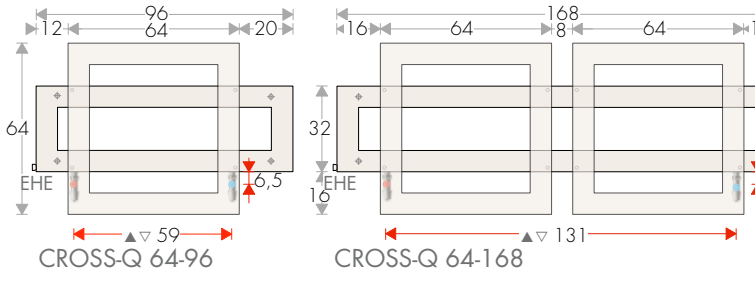

CROSS-Q TECHNICAL DATA (for overlapping squares)

TAPPING CENTRES AND FIXINGS

CrossFRAME
towel heaters

EHE: sleeve for Electric Heating Element (on request)

BRACKETS POSITION

TAPPING CENTRES with REVERSE VALVES