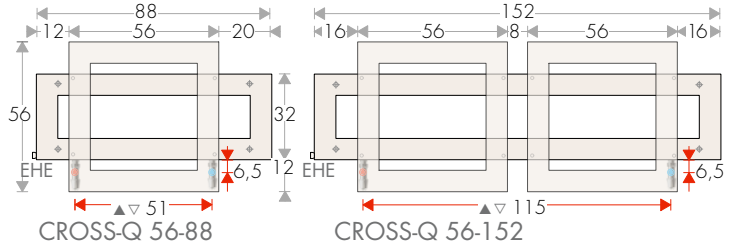

CROSS-Q TECHNICAL DATA (for overlapping squares)

TAPPING CENTRES AND FIXINGS

CrossFRAME
towel heaters

EHE: sleeve for Electric Heating Element (on request)

BRACKETS POSITION

TAPPING CENTRES with REVERSE VALVES