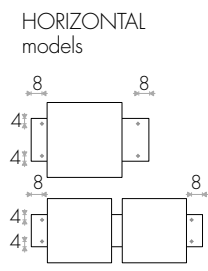

CROSS-Q TECHNICAL DATA (for overlapping squares)

TAPPING CENTRES AND FIXINGS

CrossFRAME
towel heaters

EHE: sleeve for Electric Heating Element (on request)

BRACKETS POSITION

TAPPING CENTRES with REVERSE VALVES