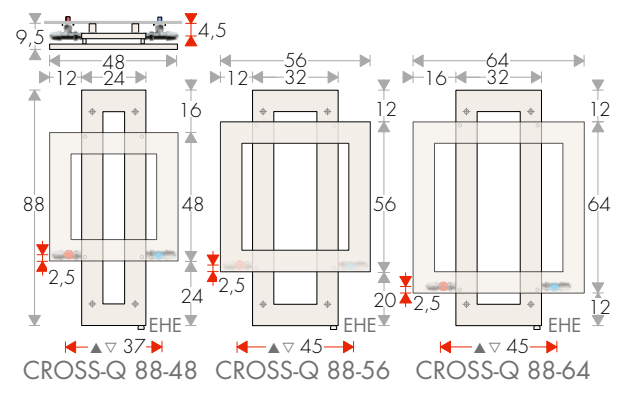

CROSS-Q TECHNICAL DATA (for overlapping squares)

TAPPING CENTRES AND FIXINGS

CrossFRAME
towel heaters

EHE: sleeve for Electric Heating Element (on request)

BRACKETS POSITION

TAPPING CENTRES with REVERSE VALVES