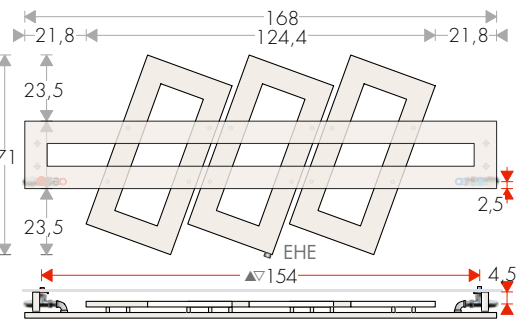

CROSS-R/RV TECHNICAL DATA

TAPPING CENTRES AND FIXINGS

CROSS-R 70-80

CROSS-R/RD 70-144

CROSS-R2 70-168

CROSS-R/RD 70-104

CROSS-R2 83-144

CROSS-R3 70-168

CROSS-R 137-56

CROSS-RD 137-56

CROSS-R 177-64

CROSS-RD 177-64

CROSS-2R 177-64
CROSS-3R 177-64
CROSS-4R 177-64

EHE: sleeve for Electric Heating Element (on request)

CROSS-RV 68-144

CROSS-RV ...-48