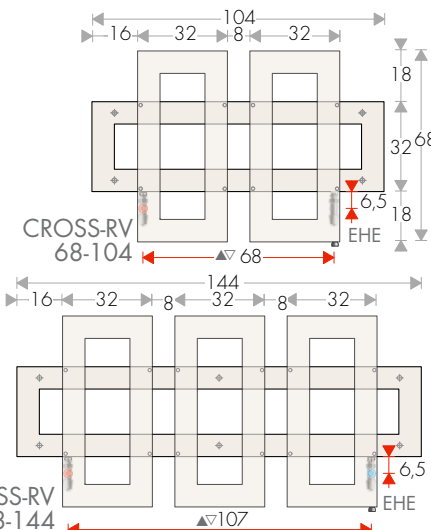

CROSS-R/RV TECHNICAL DATA

TAPPING CENTRES AND FIXINGS

CROSS-R 70-80

CROSS-R/RD 70-144

CROSS-R2 70-168

CROSS-R/RD 70-104

CROSS-R2 83-144

CROSS-R3 70-168

CROSS-R 137-56

CROSS-RD 137-56

CROSS-R 177-64

CROSS-RD 177-64

CROSS-2R 177-64
CROSS-3R 177-64
CROSS-4R 177-64

EHE: sleeve for Electric Heating Element (on request)

CROSS-RV 68-144

CROSS-RV ...-48

CROSS-RV...-56

CROSS-RV ...-64