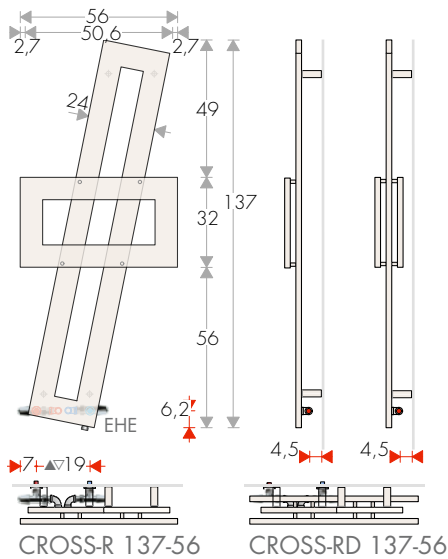

CROSS-R/RV TECHNICAL DATA

TAPPING CENTRES AND FIXINGS

CROSS-R 70-80

CROSS-R/RD 70-144

CROSS-R2 70-168

CROSS-R/RD 70-104

CROSS-R2 83-144

CROSS-R3 70-168

CROSS-R 137-56

CROSS-RD 137-56

CROSS-R 177-64

CROSS-RD 177-64

CROSS-2R 177-64
CROSS-3R 177-64
CROSS-4R 177-64

EHE: sleeve for Electric Heating Element (on request)

CROSS-RV 68-144

CROSS-RV ...-48

CROSS-RV...-56

CROSS-RV ...-64