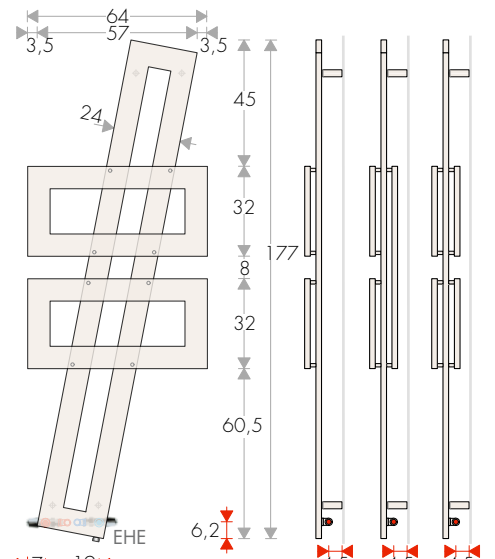

CROSS-R/RV TECHNICAL DATA

TAPPING CENTRES AND FIXINGS

CROSS-R 70-80

CROSS-R/RD 70-144

CROSS-R2 70-168

CROSS-R/RD 70-104

CROSS-R2 83-144

CROSS-R3 70-168

CROSS-R 137-56

CROSS-RD 137-56

CROSS-R 177-64

CROSS-RD 177-64

CROSS-2R 177-64
CROSS-3R 177-64
CROSS-4R 177-64

EHE: sleeve for Electric Heating Element (on request)

CROSS-RV 68-144

CROSS-RV ...-48

CROSS-RV...-56

CROSS-RV ...-64