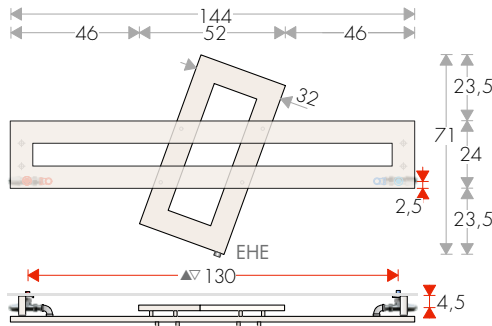

CROSS-R/RV TECHNICAL DATA

TAPPING CENTRES AND FIXINGS

CROSS-R 70-80

CROSS-R/RD 70-144

CROSS-R2 70-168

CROSS-R/RD 70-104

CROSS-R2 83-144

CROSS-R3 70-168

CROSS-R 137-56

CROSS-RD 137-56

CROSS-R 177-64

CROSS-RD 177-64

CROSS-2R 177-64
CROSS-3R 177-64
CROSS-4R 177-64

EHE: sleeve for Electric Heating Element (on request)

CROSS-RV 68-144

CROSS-RV ...-48