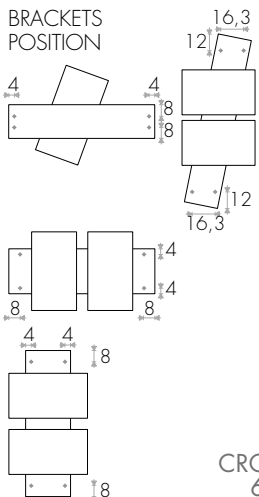

CROSS-R/RV TECHNICAL DATA

TAPPING CENTRES AND FIXINGS

CROSS-R 70-80

CROSS-R/RD 70-144

CROSS-R2 70-168

CROSS-R/RD 70-104

CROSS-R2 83-144

CROSS-R3 70-168

CROSS-R 137-56

CROSS-RD 137-56

CROSS-R 177-64

CROSS-RD 177-64

CROSS-2R 177-64
CROSS-3R 177-64
CROSS-4R 177-64

EHE: sleeve for Electric Heating Element (on request)

CROSS-RV 68-144

CROSS-RV ...-48

CROSS-RV...-56

CROSS-RV ...-64