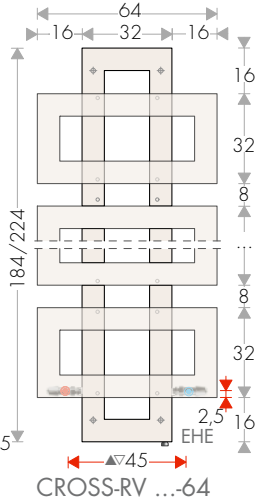

CROSS-R/RV TECHNICAL DATA

TAPPING CENTRES AND FIXINGS

CROSS-R 70-80

CROSS-R/RD 70-144

CROSS-R2 70-168

CROSS-R/RD 70-104

CROSS-R2 83-144

CROSS-R3 70-168

CROSS-R 137-56

CROSS-RD 137-56

CROSS-R 177-64

CROSS-RD 177-64

CROSS-2R 177-64
CROSS-3R 177-64
CROSS-4R 177-64

EHE: sleeve for Electric Heating Element (on request)

CROSS-RV 68-144

CROSS-RV ...-48

CROSS-RV...-56

CROSS-RV ...-64