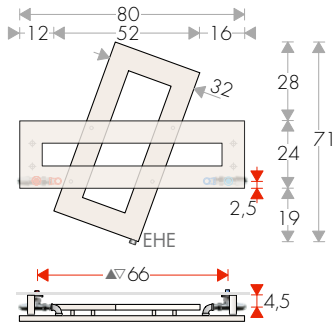

CROSS-R/RV TECHNICAL DATA

TAPPING CENTRES AND FIXINGS

CROSS-R 70-80

CROSS-R/RD 70-144

CROSS-R2 70-168

CROSS-R/RD 70-104

CROSS-R2 83-144

CROSS-R3 70-168

CROSS-R 137-56

CROSS-RD 137-56

CROSS-R 177-64

CROSS-RD 177-64

CROSS-2R 177-64
CROSS-3R 177-64
CROSS-4R 177-64

EHE: sleeve for Electric Heating Element (on request)

CROSS-RV 68-144

CROSS-RV ...-48