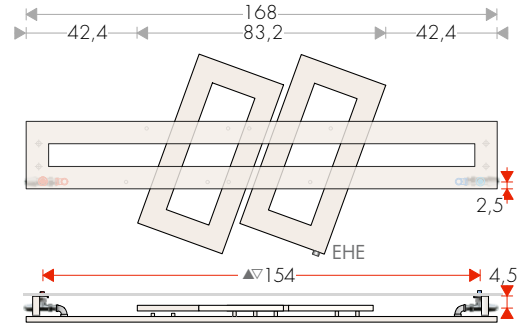

CROSS-R/RV TECHNICAL DATA

TAPPING CENTRES AND FIXINGS

CROSS-R 70-80

CROSS-R/RD 70-144

CROSS-R2 70-168

CROSS-R/RD 70-104

CROSS-R2 83-144

CROSS-R3 70-168

CROSS-R 137-56

CROSS-RD 137-56

CROSS-R 177-64

CROSS-RD 177-64

CROSS-2R 177-64
CROSS-3R 177-64
CROSS-4R 177-64

EHE: sleeve for Electric Heating Element (on request)

CROSS-RV 68-144

CROSS-RV ...-48

CROSS-RV...-56

CROSS-RV ...-64