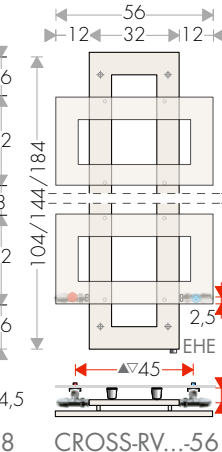

CROSS-R/RV TECHNICAL DATA

TAPPING CENTRES AND FIXINGS

CROSS-R 70-80

CROSS-R/RD 70-144

CROSS-R2 70-168

CROSS-R/RD 70-104

CROSS-R2 83-144

CROSS-R3 70-168

CROSS-R 137-56

CROSS-RD 137-56

CROSS-R 177-64

CROSS-RD 177-64

CROSS-2R 177-64
CROSS-3R 177-64
CROSS-4R 177-64

EHE: sleeve for Electric Heating Element (on request)

CROSS-RV 68-144

CROSS-RV ...-48

CROSS-RV...-56

CROSS-RV ...-64