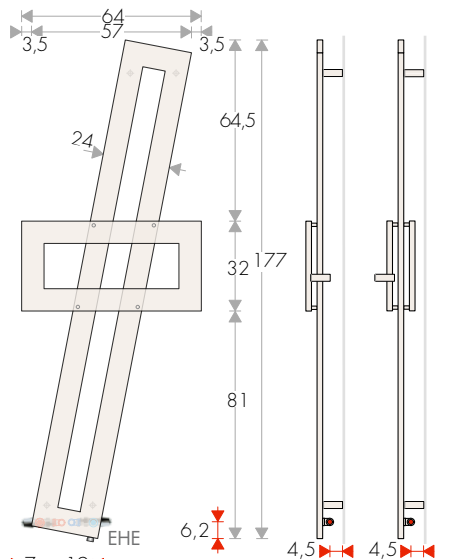

CROSS-R/RV TECHNICAL DATA

TAPPING CENTRES AND FIXINGS

CROSS-R 70-80

CROSS-R/RD 70-144

CROSS-R2 70-168

CROSS-R/RD 70-104

CROSS-R2 83-144

CROSS-R3 70-168

CROSS-R 137-56

CROSS-RD 137-56

CROSS-R 177-64

CROSS-RD 177-64

CROSS-2R 177-64
CROSS-3R 177-64
CROSS-4R 177-64

EHE: sleeve for Electric Heating Element (on request)

CROSS-RV 68-144

CROSS-RV ...-48

CROSS-RV...-56

CROSS-RV ...-64