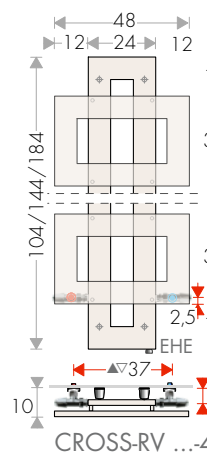

CROSS-R/RV TECHNICAL DATA

TAPPING CENTRES AND FIXINGS

CROSS-R 70-80

CROSS-R/RD 70-144

CROSS-R2 70-168

CROSS-R/RD 70-104

CROSS-R2 83-144

CROSS-R3 70-168

CROSS-R 137-56

CROSS-RD 137-56

CROSS-R 177-64

CROSS-RD 177-64

CROSS-2R 177-64
CROSS-3R 177-64
CROSS-4R 177-64

EHE: sleeve for Electric Heating Element (on request)

CROSS-RV 68-144

CROSS-RV ...-48

CROSS-RV...-56

CROSS-RV ...-64