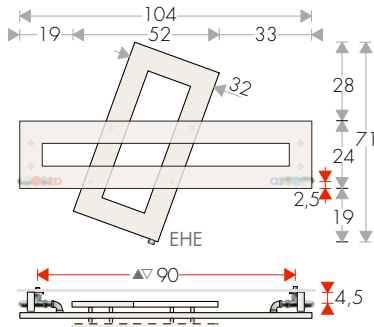

CROSS-R/RV TECHNICAL DATA

TAPPING CENTRES AND FIXINGS

CROSS-R 70-80

CROSS-R/RD 70-144

CROSS-R2 70-168

CROSS-R/RD 70-104

CROSS-R2 83-144

CROSS-R3 70-168

CROSS-R 137-56

CROSS-RD 137-56

CROSS-R 177-64

CROSS-RD 177-64

CROSS-2R 177-64
CROSS-3R 177-64
CROSS-4R 177-64

EHE: sleeve for Electric Heating Element (on request)

CROSS-RV 68-144

CROSS-RV ...-48