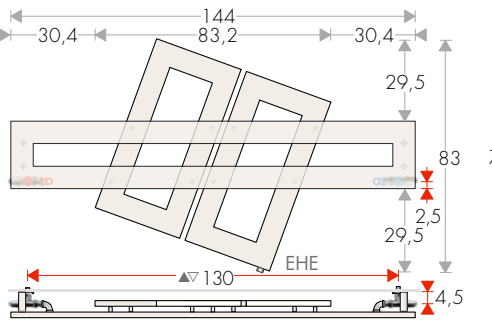

CROSS-R/RV TECHNICAL DATA

TAPPING CENTRES AND FIXINGS

CROSS-R 70-80

CROSS-R/RD 70-144

CROSS-R2 70-168

CROSS-R/RD 70-104

CROSS-R2 83-144

CROSS-R3 70-168

CROSS-R 137-56

CROSS-RD 137-56

CROSS-R 177-64

CROSS-RD 177-64

CROSS-2R 177-64
CROSS-3R 177-64
CROSS-4R 177-64

EHE: sleeve for Electric Heating Element (on request)

CROSS-RV 68-144

CROSS-RV ...-48