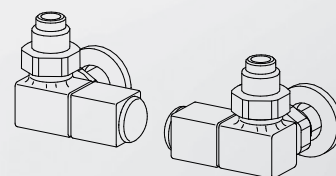

CAPITONNÉ 180-45

with remote valves

The effect of the quilting, arranged on a network of squares, is transferred to the metal surface of the Clak plate to evoke a fashion that has remained in the history of furniture.

Color recommended by the artist SB 0022 Sablé ruby red, sablé standard painting at the choice, without extra, other colors on request.

RECOMMENDED VALVES

CHROME PLATED VALVES KIT WITH:

- n°2 Valves with O-ring Tangs
- n°2 Fittings (multilayer ø16, copper ø12,14)
- n°2 Round washers

ANGLED QUADRA VALVES KIT
page 279 Art. KQS 156,60€
extra for BREM color list 46,40€

SIDE control TON VALVES KIT with
THERMOSTATIC head Art. KTL 177,10€
SIDE control TON VALVES KIT
page 277 Art. KVL 130,90€

REMOTE FITTINGS Art. REM 36,60€
▲▽ L-5cm tapping centres

2,5±

REMOTE VALVES ASSEMBLY KIT p. 281 with:
- n°2 Fittings (multilayer ø16, copper ø12,14)

REMOTE QUADRA VALVES ASSEMBLY KIT
Art. KQG 167,70€

REMOTE TON VALVES ASSEMBLY KIT with
THERMOSTATIC head Art. KVGT 199,80€