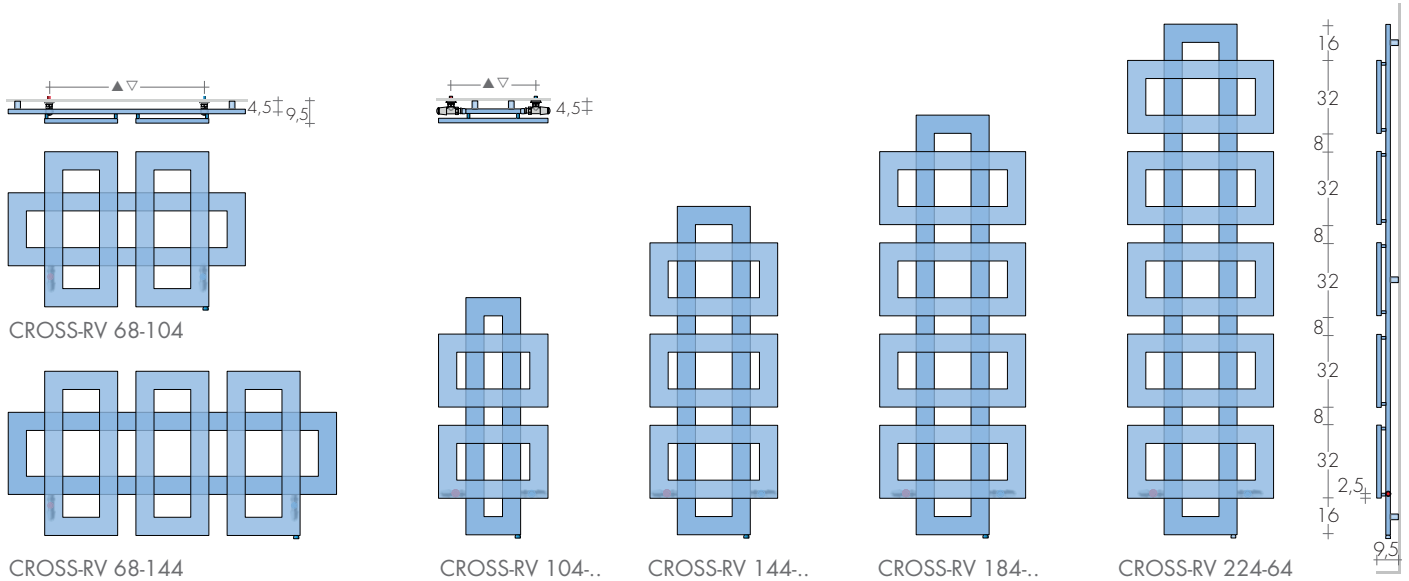

CROSS-RV WITH OVERLAPPING RECTANGLES

PRICE FROM 1.07.2022 **+15%**

design Luigi Brebilla

A regular pattern of rectangles sitting one on top of another to create a most linear

heating element. It can be used as a heated towel rail or a

purely decorative radiator to suit different locations of the house.

DIMENSIONS

Widths: 48/56/64/104/144 cm
 Heights: 68/104/144/184/224 cm
 Depths: 6 cm
 Depth from wall: 9,5 cm

MODEL	H/L cm	white sablé standard €	EN 442		▲▽ t.c. cm	Height H cm	Width L (L ₁) cm	Weight M Kg	Volume V dm ³	MIXED version (EHE cl.II) with sleeve and: digital thermostat		
			Δt 50 K watt	Δt 30 K watt						cable ^o €	W	€
CROSS-RV 68-104	68-104	898,70	611	321	68	68	104 (72)	12,1	7,3	114,60	650	176,90
CROSS-RV 68-144	68-144	1054,50	789	415	107	68	144 (112)	19,4	11,7	118,80	800	181,10
CROSS-RV 104-48	104-48	809,60	509	267	37	104	48 (24)	10,4	6,3	112,70	500	175,00
CROSS-RV 104-56	104-56	835,90	560	294	45	104	56 (32)	11,4	6,9	112,70	500	175,00
CROSS-RV 144-48	144-48	1035,00	729	383	37	144	48 (24)	14,5	8,8	118,80	800	181,10
CROSS-RV 144-56	144-56	1067,80	797	419	45	144	56 (32)	15,9	9,6	118,80	800	181,10
CROSS-RV 184-48	184-48	1261,60	923	485	37	184	48 (24)	19,4	11,7	121,90	900	184,20
CROSS-RV 184-56	184-56	1301,00	1005	528	45	184	56 (32)	21,1	12,8	121,90	900	184,20
CROSS-RV 184-64	184-64	1335,00	1071	563	45	184	64 (32)	22,5	13,6	129,20	1200	191,50
CROSS-RV 224-64	224-64	1408,20	1293	679	45	224	64 (32)	28,1	16,9	129,20	1200	191,50

OTHER DIMENSIONS on request (Δt 40K = W Δt 50Kx0,755) ^oRadio frequency chronothermostat p.227

STANDARD PRODUCTION

White "sablé" paintwork - White brackets B35
 Tolerance ± 3mm - Air vent ø 1/8"
 MAXIMUM OPERATING PRESSURE 4 BAR

PRODUCTION ON REQUEST

Paintwork to Brem color list with colored B35 brackets
 Electric version, on request

+15/25%

STANDARD FITTING

REG ø 1/2"
 Fittings ø 3/8", on request
 Special fittings, page 287

TAPPING CENTRES