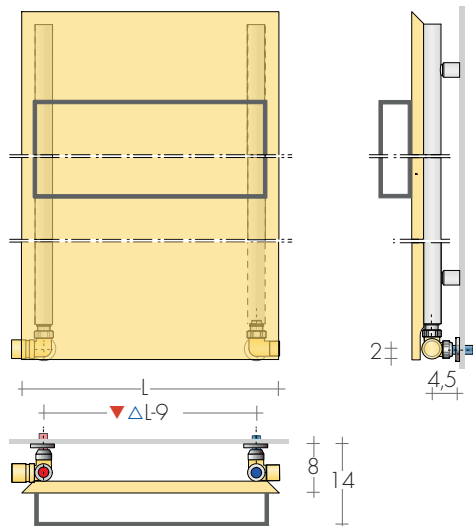

TAPPING CENTRES