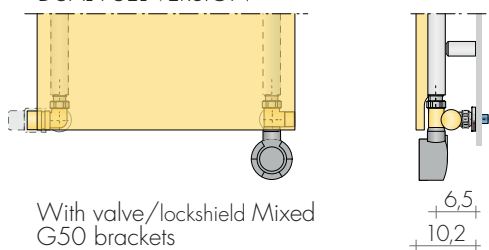

DUAL FUEL VERSION

RECOMMENDED VALVES

CHROME VALVES KIT with:

- n°2 Valves with chrome tailpieces
- n°2 Fittings (multilayer ø16, copper ø12, 14)
- n°2 Chrome wall plates ø 48, hole ø16

SIDE CONTROL TON VALVES KIT nickel-plated chrome-plated handwheel Art. KVLN 104,80€

SIDE CONTROL chrome TON VALVES KIT page 269 Art. KVL 130,90€

SPECIAL FINISHES

Finishes Gold, Bronze, Brushed Nickel for 2 valves page 267

Brushed Nickel FITTING KIT extra Art. RN 30,50€

SIDE CONTROL CYL VALVES KIT with THERMOSTATIC option, page 273 Art. KCLD 162,50€
Extra for BREM color list 53,40€

BICOLOR SOLUTION:

- BIC10 Cover in a Brem color and back radiator white sablé SB9016 +10%
- BIC20 Cover in a Brem color and back radiator black sablé SB9005 or grey sablé SB7039 +20%
- BIC35 N° 2 Brem colors of your choice +35%

SIDE CONTROL nickel-plated ON VALVES KIT with thermostatic Head Art. KTLD 161,10€

SIDE CONTROL chrome TON VALVES KIT with thermostatic head, p.269 Art. KTLD 203,70€