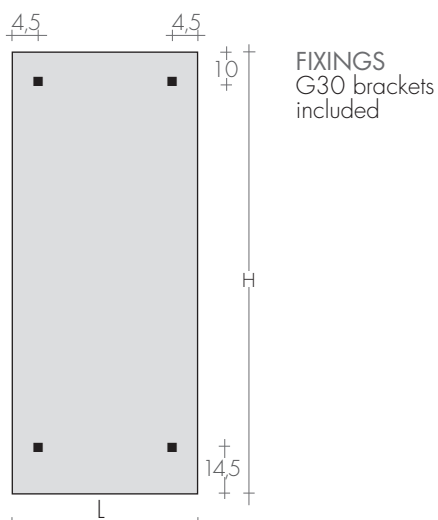

DUAL FUEL VERSION

RECOMMENDED VALVES

CHROME VALVES KIT with:

- n°2 Valves with chrome tailpieces
- n°2 Fittings (multilayer ø16, copper ø12, 14)
- n°2 Chrome wall plates ø 48, hole ø16

SIDE CONTROL TON VALVES KIT nickel-plated chrome-plated handwheel Art. KVLN 104,80€

SIDE CONTROL chrome TON VALVES KIT page 269 Art. KVL 130,90€

SPECIAL FINISHES

Finishes Gold, Bronze, Brushed Nickel for 2 valves page 267

Brushed Nickel FITTING KIT extra Art. RN 30,50€

SIDE CONTROL CYL VALVES KIT with THERMOSTATIC option, page 273 Art. KCLD 162,50€
Extra for BREM color list 53,40€

BICOLOR SOLUTION:

- BIC10 Cover in a Brem color and back radiator white sablé SB9016 +10%
- BIC20 Cover in a Brem color and back radiator black sablé SB9005 or grey sablé SB7039 +20%
- BIC35 N° 2 Brem colors of your choice +35%

SIDE CONTROL nickel-plated ON VALVES KIT with thermostatic Head Art. KTLD 161,10€

SIDE CONTROL chrome TON VALVES KIT with thermostatic head, p.269 Art. KTLD 203,70€