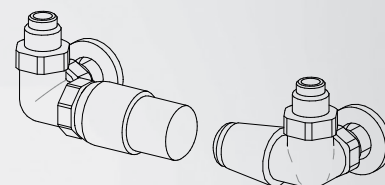

BREM'ART CREATIONS (page I)
Bright shaded rust BR 0022 BL and gilded leaf, other BREM colors to quote

RECOMMENDED VALVES

CHROME PLATED VALVES KIT WITH:
- n°2 Valves with O-ring Tangs
- n°2 Fittings (multilayer ø16, copper ø12,14)
- n°2 Round washers

ANGLED MINI VALVES KIT page 278
chrome-plated or white color Art. KMS 107,80€

SIDE control TON VALVES KIT with
THERMOSTATIC head Art. KTL 177,10€
SIDE control TON VALVES KIT
page 277 Art. KVL 130,90€

REMOTE FITTINGS Art. REM 36,60€
▲▽ L-5cm tapping centres

2,5±

REMOTE VALVES ASSEMBLY KIT p. 281 with:
- n°2 Fittings (multilayer ø16, copper ø12,14)

REMOTE TON VALVES ASSEMBLY KIT
Art. KVG 153,60€

REMOTE TON VALVES ASSEMBLY KIT with
THERMOSTATIC head Art. KVGT 199,80€