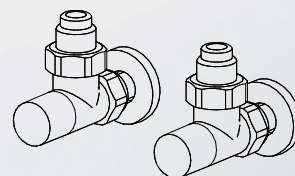

BREM'ART CREATIONS (page I)
Bright shaded rust BR 0022 BL and gilded leaf, other BREM colors to quote

RECOMMENDED VALVES

CHROME PLATED VALVES KIT WITH:
- n°2 Valves with O-ring Tangs
- n°2 Fittings (multilayer ø16, copper ø12,14)
- n°2 Round washers

ANGLED MINI VALVES KIT page 278
chrome-plated or white color Art. KMS 107,80€

SIDE control TON VALVES KIT with
THERMOSTATIC head Art. KTL 177,10€
SIDE control TON VALVES KIT
page 277 Art. KVL 130,90€

REMOTE FITTINGS Art. REM 36,60€
▲▽ L-5cm tapping centres

2,5±

REMOTE VALVES ASSEMBLY KIT p. 281 with:
- n°2 Fittings (multilayer ø16, copper ø12,14)

REMOTE TON VALVES ASSEMBLY KIT
Art. KVG 153,60€

REMOTE TON VALVES ASSEMBLY KIT with
THERMOSTATIC head Art. KVGT 199,80€