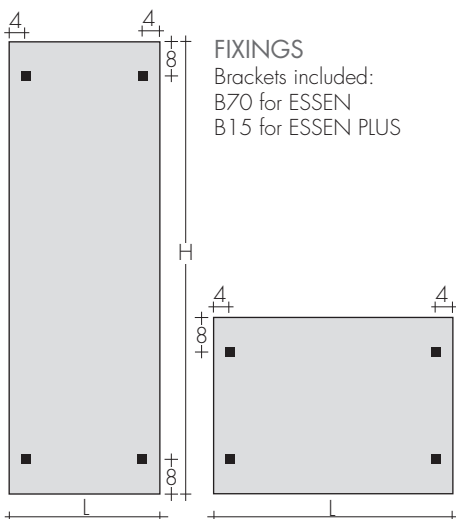

TAPPING CENTRES

RECOMMENDED VALVES

as standard at the rear of the radiator

CHROME PLATED VALVES KIT WITH:

- n°2 Valves with O-ring Tangs
- n°2 Fittings (multilayer ø16, copper ø12,14)
- n°2 Round washers

On request: Polished stainless tube cover
(to be cut to right size) Art. CA18 10,80€

REVERSE TON VALVES KIT
page 277

Art. KVR 119,20€

QUADRA COLORED VALVES

page 279