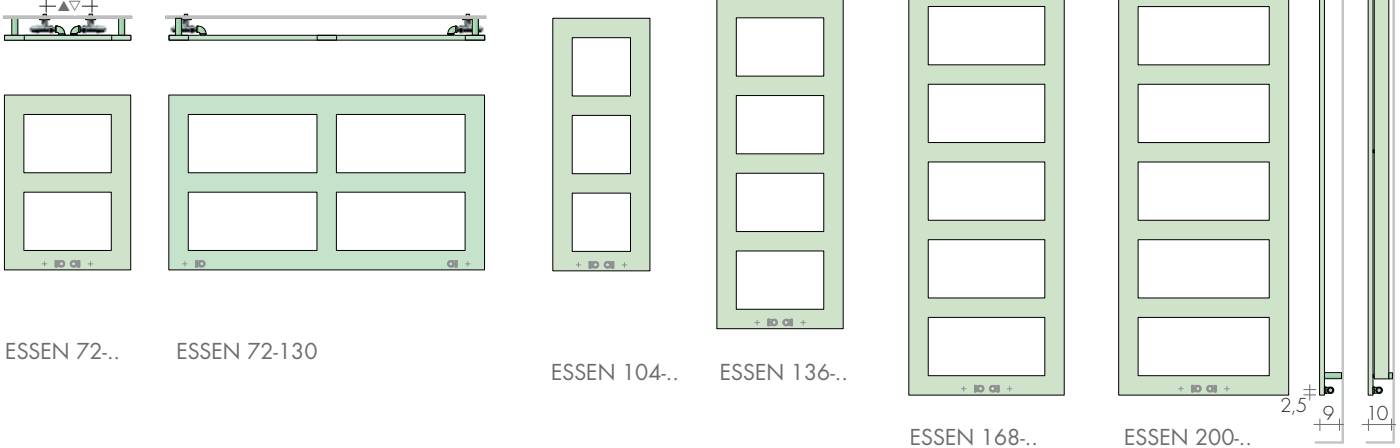

ESSEN: a simple geometry forms a towel heater composed by one single kind of

tube, to give an intriguing aesthetics and high performances. A big frame which has

a rectangular section takes place of usual manifolds and avoids high heating outputs.

DIMENSIONS

Widths: 40 / 52 / 64 / 70 / 130 cm
 Heights: 72 / 104 / 136 / 168 / 200 cm
 Depths: 2 cm. Essen Plus 8,5 cm
 Depths from wall: 9 cm. Essen Plus 10 cm

ESSEN PLUS with radiating tubes at the rear