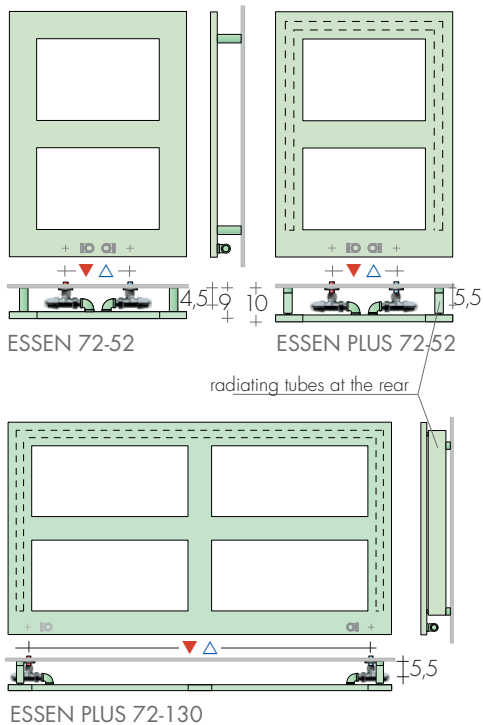

DIMENSIONS

Widths: 40 / 52 / 64 / 70 / 130 cm
 Heights: 72 / 104 / 136 / 168 / 200 cm
 Depths: 2 cm. Essen Plus 8,5 cm
 Depths from wall: 9 cm. Essen Plus 10 cm

ESSEN PLUS with radiating tubes at the rear

MAXIMUM OPERATING PRESSURE 4 BAR

PRODUCTION ON REQUEST

Paintwork to Brem color list with

colored B.. brackets

Electric version e.Essen, page 247

+15/25%

STANDARD FITTING REG ø 1/2"

On request: ESSEN with depth 5,5

cm and fitting EG ø3/8"

Special fittings page 287

TAPPING CENTRES

RECOMMENDED VALVES

as standard at the rear of the radiator

CHROME PLATED VALVES KIT WITH:

- n°2 Valves with O-ring Tangs
- n°2 Fittings (multilayer ø16, copper ø12,14)
- n°2 Round washers