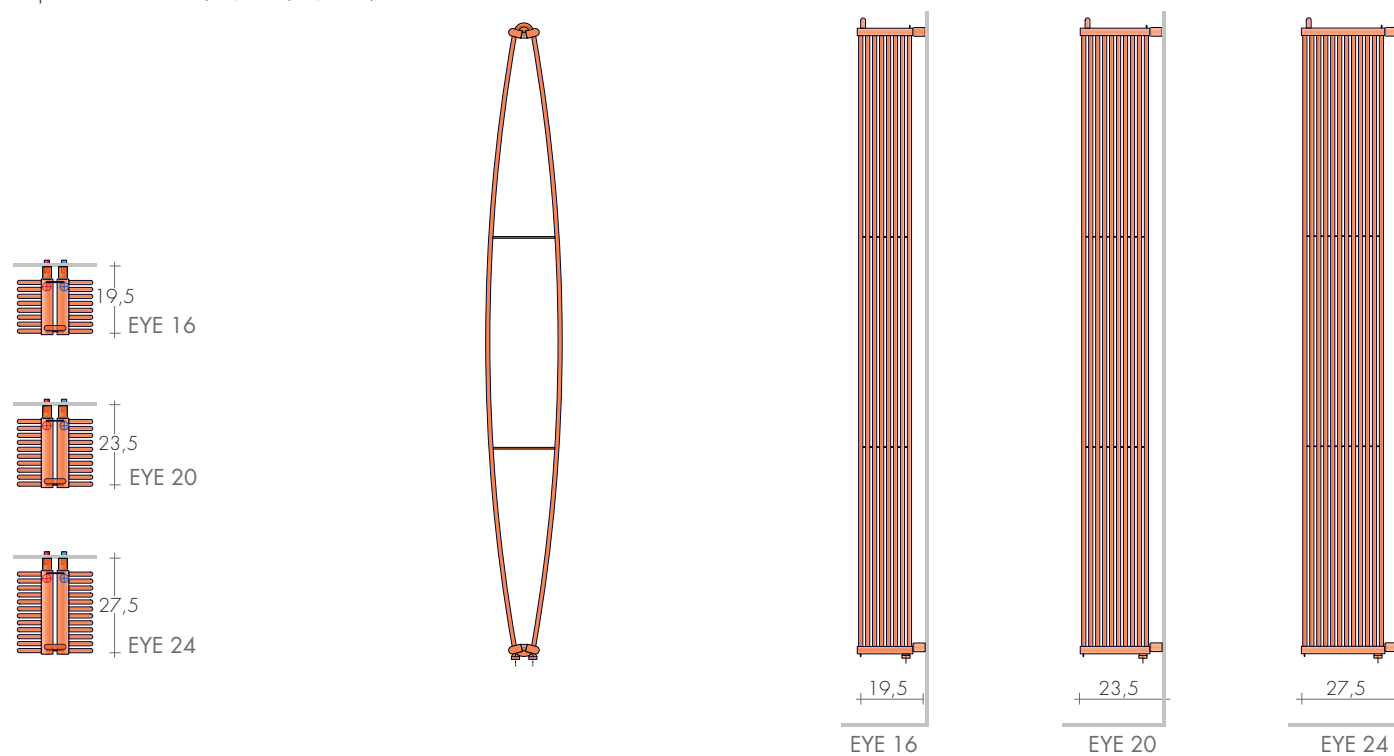

design Pietro Facheris

The EYE heated towel rail is made from two curved radiators to obtain a particularly original shape. It is furnished with two supports and can

be completed with two pommel hooks for hanging bathrobes on.

DIMENSIONS

Width 22 cm

Height 178 cm

Depth 16 / 20 / 24 cm

Depth from wall 19,5 / 23,5 / 27,5 cm

MODEL	H-P cm	white sablé standard €	EN 442		▲ ▼ t.c. cm	Height H cm	Width L cm	Weight M Kg	Volume V dm ³	Electric and mixed versions not available	
			Δt 50 K watt	Δt 30 K watt						-	-
EYE	180-16	1086,40	742	388	5	178	22	8,4	2,51	-	-
EYE	180-20	1171,20	928	485	5	178	22	10,4	3,06	-	-
EYE	180-24	1252,50	1114	583	5	178	22	12,4	3,61	-	-

Δt 40K = Watt Δt 50Kx0,755

MAXIMUM OPERATING PRESSURE 8 BAR

STANDARD PRODUCTION

White "sablé" paintwork - B35 brackets
Tolerance ± 3 mm - Air vent ø 1/8"

PRODUCTION ON REQUEST

Paintwork to Brem color list with
colored B35 brackets