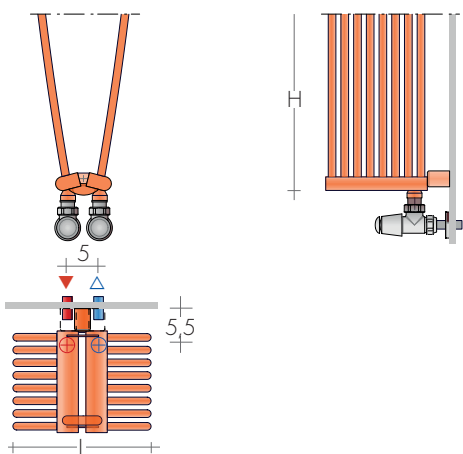

design Pietro Facheris

The EYE heated towel rail is made from two curved radiators to obtain a particularly original shape. It is furnished with two supports and can

be completed with two pommel hooks for hanging bathrobes on.

DIMENSIONS

Width 22 cm

Height 178 cm

Depth 16 / 20 / 24 cm

Depth from wall 19,5 / 23,5 / 27,5 cm

MODEL	H-P cm	white sablé standard €	EN 442		▲ ▼ t.c. cm	Height H cm	Width L cm	Weight M Kg	Volume V dm ³	Electric and mixed versions not available	
			Δt 50 K watt	Δt 30 K watt						-	-
EYE	180-16	1086,40	742	388	5	178	22	8,4	2,51	-	-
EYE	180-20	1171,20	928	485	5	178	22	10,4	3,06	-	-
EYE	180-24	1252,50	1114	583	5	178	22	12,4	3,61	-	-

Δt 40K = Watt Δt 50Kx0,755

MAXIMUM OPERATING PRESSURE 8 BAR

STANDARD PRODUCTION

White "sablé" paintwork - B35 brackets
Tolerance ± 3 mm - Air vent ø 1/8"

PRODUCTION ON REQUEST

Paintwork to Brem color list with
colored B35 brackets

+15/25%

STANDARD FITTING EG ø 1/2"

Valves page 273
Accessories page 282

TAPPING CENTRES

FIXINGS
B35 brackets
included

RECOMMENDED VALVES

CHROME PLATED VALVES KIT WITH:

- n°2 Valves with O-ring Tangs
- n°2 Fittings (multilayer ø16, copper ø12,14)
- n°2 Round washers