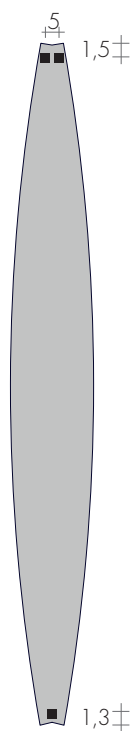

TAPPING CENTRES