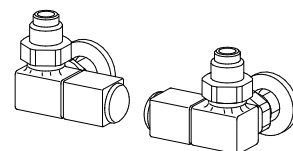

BREM'ART CREATIONS

The artist suggests the panels in Sablè quartz grey color SB 7039. Other table sablè colors Brem without supplement.

RECOMMENDED VALVES

CHROME PLATED VALVES KIT WITH:

- n°2 Valves with O-ring Tangs
- n°2 Fittings (multilayer ø16, copper ø12,14)
- n°2 Round washers

SIDE control QUADRA VALVES KIT

Art. KQL 191,20€

extra for BREM color list

53,40€

SIDE control TON VALVES KIT with

THERMOSTATIC head Art. KTL 203,70€

SIDE control TON VALVES KIT

Art. KVL 150,50€

REMOTE FITTINGS Art. REM 42,10€

tapping centre on the back: ▲▽ L-5cm

REMOTE VALVES ASSEMBLY KIT with:

- n°2 Fittings (multilayer ø16, copper ø12,14)

REMOTE QUADRA VALVES ASSEMBLY KIT

Art. KQG 192,20€

REMOTE TON VALVES ASSEMBLY KIT with

THERMOSTATIC head Art. KVGT 229,80€

STANDARD FITTING

EG ø 3/8" on request ø 1/2"

tapping center: ▲▽ L - 4 cm

MODEL	EN 442 Watt Δt 50K (Δt 40K = Wx0,755 - Δt 30K = Wx0,526)				
	H cm	L cm	45	54	63
FIRE 180	€	▲▽ cm	41	50	59
FIRE 180	€		1901,30	1996,00	2089,50
			887w	1061w	1233w
FIRE-L 180	€		2137,50	2261,10	2373,10
			1181w	1453w	1723w
FIRE 200	€		1961,30	2053,40	2150,80
			985w	1178w	1369w
FIRE-L 200	€		2246,70	2376,90	2488,50
			1313w	1616w	1916w
FIRE 220	€		2026,60	2142,40	2235,00
			1082w	1294w	1504w
FIRE-L 220	€		2303,10	2438,50	2554,80
			1445w	1778w	2109w