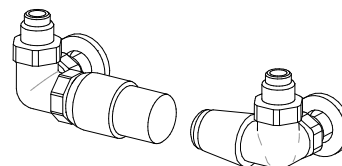

BREM'ART CREATIONS

The artist suggests the panels in Sablè quartz grey color SB 7039. Other table sablè colors Brem without supplement.

RECOMMENDED VALVES

CHROME PLATED VALVES KIT WITH:

- n°2 Valves with O-ring Tangs
- n°2 Fittings (multilayer ø16, copper ø12,14)
- n°2 Round washers

SIDE control QUADRA VALVES KIT

Art. KQL 191,20€

extra for BREM color list

53,40€

SIDE control TON VALVES KIT with

THERMOSTATIC head Art. KTL 203,70€

SIDE control TON VALVES KIT

Art. KVL 150,50€

REMOTE FITTINGS Art. REM 42,10€

tapping centre on the back: ▲▽ L-5cm

REMOTE VALVES ASSEMBLY KIT with:

- n°2 Fittings (multilayer ø16, copper ø12,14)

REMOTE QUADRA VALVES ASSEMBLY KIT

Art. KQG 192,20€

REMOTE TON VALVES ASSEMBLY KIT with

THERMOSTATIC head Art. KVGT 229,80€

STANDARD FITTING

EG ø 3/8" on request ø 1/2"

tapping center: ▲▽ L - 4 cm

MODEL	EN 442 Watt Δt 50K (Δt 40K = Wx0,755 - Δt 30K = Wx0,526)				
	H cm	L cm	45	54	63
FIRE 180	€	▲▽ cm	41	50	59
FIRE 180	€		1901,30	1996,00	2089,50
			887w	1061w	1233w
FIRE-L 180	€		2137,50	2261,10	2373,10
			1181w	1453w	1723w
FIRE 200	€		1961,30	2053,40	2150,80
			985w	1178w	1369w
FIRE-L 200	€		2246,70	2376,90	2488,50
			1313w	1616w	1916w
FIRE 220	€		2026,60	2142,40	2235,00
			1082w	1294w	1504w
FIRE-L 220	€		2303,10	2438,50	2554,80
			1445w	1778w	2109w