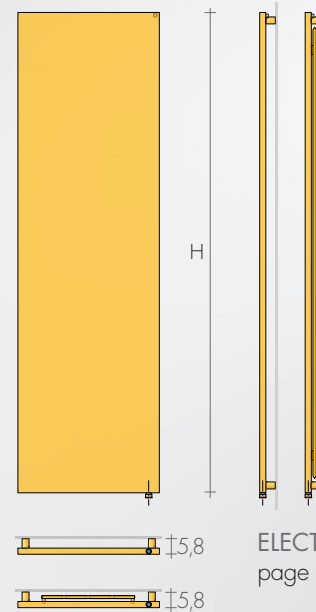

Es: FIRE 180-45 SB 7039 2065,80€+
Kit electric R900II.. + Thermostat pag. 208-209

ON REQUEST (H-7cm, depth f/wall 5,8cm) pag.II
- FITTINGS EG ▲▽ L - 4 cm with visible valves.
- REMOTE FITTINGS ▲▽ L - 6 cm; Valves pag.274

The Brem'Art panels are built with a thickness of only 2,3cm. The valves can be hidden thanks to the higher cover.

The connections behind the cover allow the thermostatic head, partially visible, to operate by detecting the room temperature.

The electric version is produced with heights 180 and 200 cm and a protrusion of only 5.8 cm because of electrical devices.

DIMENSIONS HYDRAULIC VERSION

Height 187-207-227 cm
Width 36-45-54-63-72 cm
Depth 4.8-5.0cm
Depth from wall 7.8 cm

DIMENSIONS ELECTRIC VERSION

Height 180-200 cm
Width 36-45-54 cm
Depth 2.3-4.3 cm
Depth from wall 5.8 cm

STANDARD PRODUCTION

Tolerance ± 3 mm - Air vent $\varnothing 1/8"$
MAXIMUM OPERATING PRESSURE 4 BAR