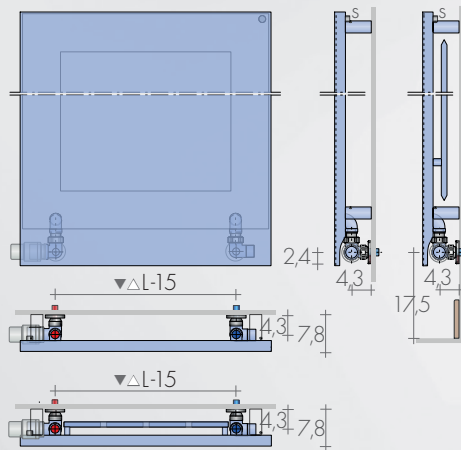

The Brem'Art panels are built with a thickness of only 2,3cm. The valves can be hidden thanks to the higher cover.

The connections behind the cover allow the thermostatic head, partially visible, to operate by detecting the room temperature.

The electric version is produced with heights 180 and 200 cm and a protrusion of only 5.8 cm because of electrical devices.

DIMENSIONS HYDRAULIC VERSION

Height 187-207-227 cm
Width 36-45-54-63-72 cm
Depth 4.8-5.0cm
Depth from wall 7.8 cm

DIMENSIONS ELECTRIC VERSION

Height 180-200 cm
Width 36-45-54 cm
Depth 2.3-4.3 cm
Depth from wall 5.8 cm

STANDARD PRODUCTION

Tolerance ± 3 mm - Air vent $\varnothing 1/8"$
MAXIMUM OPERATING PRESSURE 4 BAR