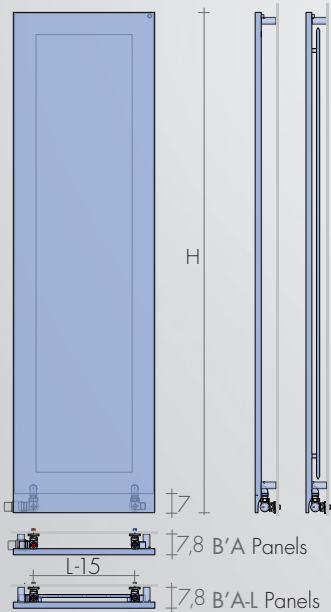

The Brem'Art panels are built with a thickness of only 2,3cm. The valves can be hidden thanks to the higher cover.

The connections behind the cover allow the thermostatic head, partially visible, to operate by detecting the room temperature.

The electric version is produced with heights 180 and 200 cm and a protrusion of only 5.8 cm because of electrical devices.

DIMENSIONS HYDRAULIC VERSION

Height 187-207-227 cm
Width 36-45-54-63-72 cm
Depth 4.8-5.0cm
Depth from wall 7.8 cm

DIMENSIONS ELECTRIC VERSION

Height 180-200 cm
Width 36-45-54 cm
Depth 2.3-4.3 cm
Depth from wall 5.8 cm

STANDARD PRODUCTION

Tolerance ± 3 mm - Air vent $\varnothing 1/8"$
MAXIMUM OPERATING PRESSURE 4 BAR