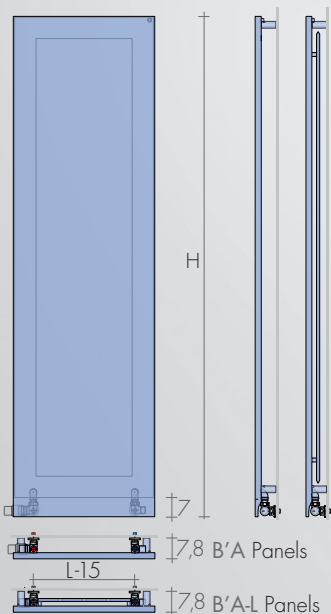

Panels: BREM'ART

The Brem'Art panels are built with a thickness of only 2,3cm. The valves can be hidden thanks to the higher cover.

The connections behind the cover allow the thermostatic head, partially visible, to operate by detecting the room temperature.

The electric version is produced with heights 180 and 200 cm and a protrusion of only 5.8 cm because of electrical devices.

DIMENSIONS HYDRAULIC VERSION

Height 187-207-227 cm
Width 36-45-54-63-72 cm
Depth 4.8-5.0cm
Depth from wall 7.8 cm

DIMENSIONS ELECTRIC VERSION

Height 180-200 cm
Width 36-45-54 cm
Depth 2.3-4.3 cm
Depth from wall 5.8 cm

STANDARD PRODUCTION

Tolerance ± 3 mm - Air vent $\varnothing 1/8"$
MAXIMUM OPERATING PRESSURE 4 BAR