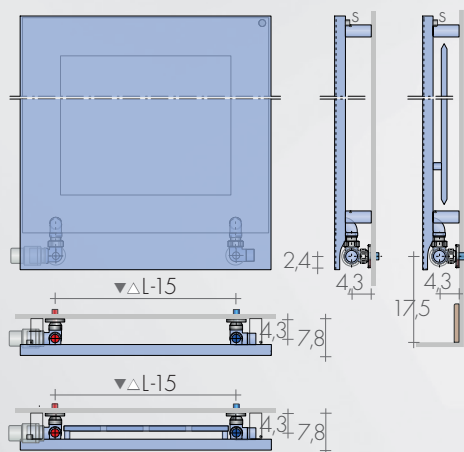

Panels: BREM'ART

The Brem'Art panels are built with a thickness of only 2,3cm. The valves can be hidden thanks to the higher cover.

The connections behind the cover allow the thermostatic head, partially visible, to operate by detecting the room temperature.

The electric version is produced with heights 180 and 200 cm and a protrusion of only 5.8 cm because of electrical devices.

DIMENSIONS HYDRAULIC VERSION

Height 187-207-227 cm
Width 36-45-54-63-72 cm
Depth 4.8-5.0cm
Depth from wall 7.8 cm

DIMENSIONS ELECTRIC VERSION

Height 180-200 cm
Width 36-45-54 cm
Depth 2.3-4.3 cm
Depth from wall 5.8 cm

STANDARD PRODUCTION

Tolerance ± 3 mm - Air vent $\varnothing 1/8"$
MAXIMUM OPERATING PRESSURE 4 BAR