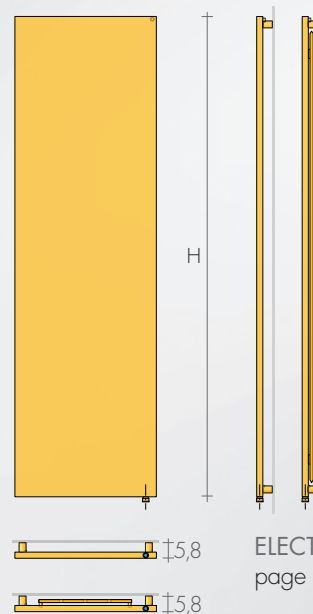

Panels: BREM'ART

The Brem'Art panels are built with a thickness of only 2,3cm. The valves can be hidden thanks to the higher cover.

The connections behind the cover allow the thermostatic head, partially visible, to operate by detecting the room temperature.

The electric version is produced with heights 180 and 200 cm and a protrusion of only 5.8 cm because of electrical devices.

DIMENSIONS HYDRAULIC VERSION

Height 187-207-227 cm
Width 36-45-54-63-72 cm
Depth 4.8-5.0cm
Depth from wall 7.8 cm

DIMENSIONS ELECTRIC VERSION

Height 180-200 cm
Width 36-45-54 cm
Depth 2.3-4.3 cm
Depth from wall 5.8 cm

STANDARD PRODUCTION

Tolerance ± 3 mm - Air vent $\varnothing 1/8"$
MAXIMUM OPERATING PRESSURE 4 BAR