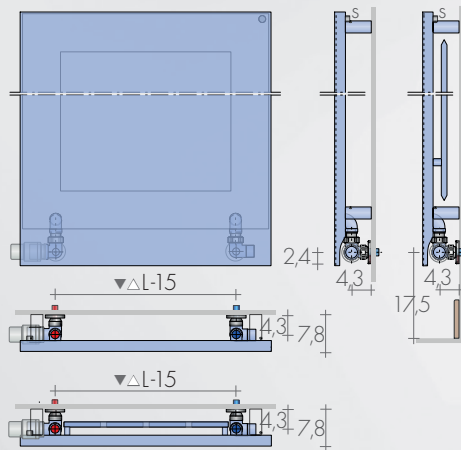

REMOTE FITTINGS (H=7cm) page II  
DISTANT Valves page 274

Lengths up to 6 m

The Brem'Art panels are built with a thickness of only 2,3cm. The valves can be hidden thanks to the higher cover.

The connections behind the cover allow the thermostatic head, partially visible, to operate by detecting the room temperature.

## DIMENSIONS HYDRAULIC VERSION

Height 187-207-227 cm  
Width 36-45-54-63-72 cm  
Depth 4.8-5.0cm  
Depth from wall 7.8 cm

## DIMENSIONS ELECTRIC VERSION

Height 180-200 cm  
Width 36-45-54 cm  
Depth 2.3-4.3 cm  
Depth from wall 5.8 cm