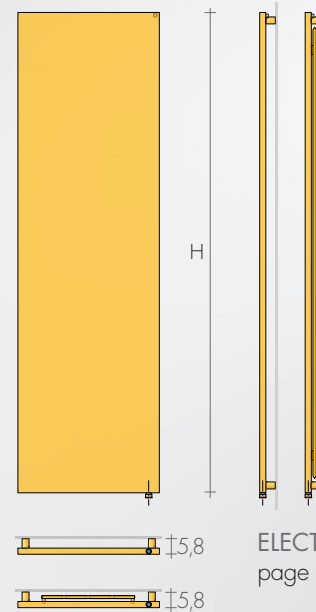

REMOTE FITTINGS (H=7cm) page II  
DISTANT Valves page 274

Lengths up to 6 m

The Brem'Art panels are built with a thickness of only 2,3cm. The valves can be hidden thanks to the higher cover.

The connections behind the cover allow the thermostatic head, partially visible, to operate by detecting the room temperature.

## DIMENSIONS HYDRAULIC VERSION

Height 187-207-227 cm  
Width 36-45-54-63-72 cm  
Depth 4.8-5.0cm  
Depth from wall 7.8 cm

## DIMENSIONS ELECTRIC VERSION

Height 180-200 cm  
Width 36-45-54 cm  
Depth 2.3-4.3 cm  
Depth from wall 5.8 cm