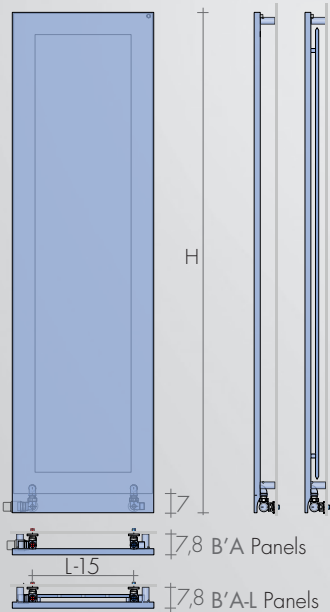

REMOTE FITTINGS (H=7cm) page II  
DISTANT Valves page 274

Lengths up to 6 m

The Brem'Art panels are built with a thickness of only 2,3cm. The valves can be hidden thanks to the higher cover.

The connections behind the cover allow the thermostatic head, partially visible, to operate by detecting the room temperature.

## DIMENSIONS HYDRAULIC VERSION

Height 187-207-227 cm  
Width 36-45-54-63-72 cm  
Depth 4.8-5.0cm  
Depth from wall 7.8 cm

## DIMENSIONS ELECTRIC VERSION

Height 180-200 cm  
Width 36-45-54 cm  
Depth 2.3-4.3 cm  
Depth from wall 5.8 cm