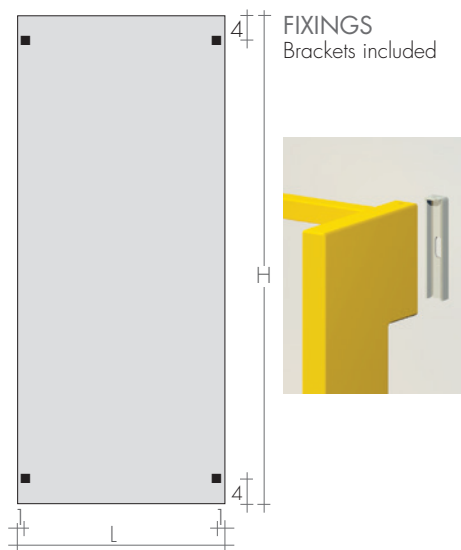

TAPPING CENTRES

RECOMMENDED VALVES

CHROME PLATED VALVES KIT WITH:

- n°2 Valves with O-ring Tangs
- n°2 Fittings (multilayer ø16, copper ø12,14)
- n°2 Round washers

On request: Polished stainless tube cover
(to be cut to right size) Art. CA18 10,80€