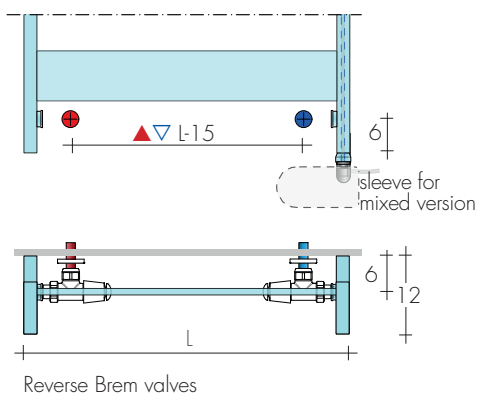

PRODUCTION ON REQUEST

Paintwork to Brem color list

Electric version e.Herg's, p.238

+15%/25%

STANDARD FITTING

REG $\varnothing 1/2"$

On request fittings $\varnothing 3/8"$

Special fittings, page 287

TAPPING CENTRES

RECOMMENDED VALVES

CHROME PLATED VALVES KIT WITH:

- n°2 Valves with O-ring Tangs
- n°2 Fittings (multilayer ø16, copper ø12,14)
- n°2 Round washers

On request: Polished stainless tube cover
(to be cut to right size) Art. CA18 10,80€

ANGLED MINI VALVES KIT page 278
chrome-plated or white color Art. KMS 107,80€

REMOTE FITTINGS not available

REVERSE QUADRA VALVES KIT
page 279 Art. KQR 156,60€
extra for BREM color list 46,40€

REVERSE TON VALVES KIT with
THERMOSTATIC head Art. KTR 165,50€
REVERSE TON VALVES KIT
page 277 Art. KVR 119,20€