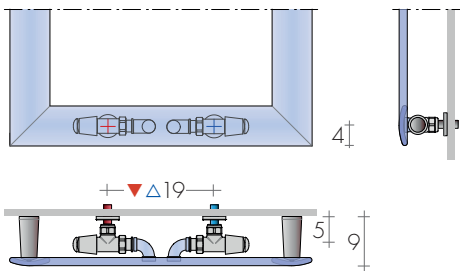

TAPPING CENTRES

KORE COR and KORE CROM are designed to be mounted with reverse valves on the back of the radiator.