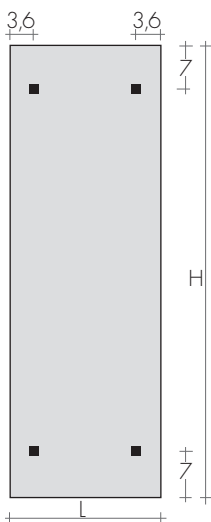

TAPPING CENTRES

KORE COR and KORE CROM are designed to be mounted with reverse valves on the back of the radiator.