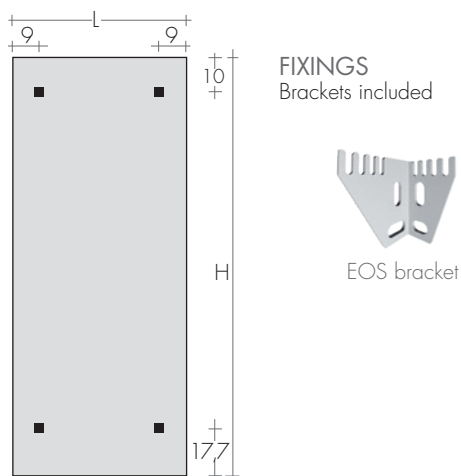

HOW TO ORDER

State: model, (L indicates fins), height and width in cm; fitting and color if different from standard
e.g.: LLH 209 - 46, EG \varnothing 1/2", RAL 3005

HEIGHTS ON REQUEST

Heights every 10 cm:
- thermal outputs and prices by interpolation

STANDARD FITTINGS

EG \varnothing 1/2"

Special fittings

page 286

TAPPING CENTRES

EG standard fittings, use side control valves

Panel with valves in sight H - 7cm, on request

RECOMMENDED VALVES

as standard at the rear of the radiator

CHROME PLATED VALVES KIT WITH:

- n°2 Valves with O-ring Tangs
- n°2 Fittings (multilayer ø16, copper ø12,14)
- n°2 Round washers

On request: Polished stainless tube cover (to be cut to right size) Art. CA18 10,80€