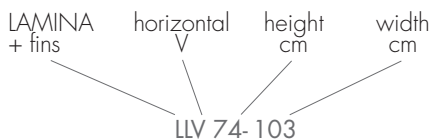

LENGTHS ON REQUEST

Standard lengths up to 3 m, every 10 cm:
prices and thermal outputs by interpolation
Lengths every 1 cm: by estimate

STANDARD PRODUCTION

White "sablé" paintwork - EOS brackets
Air vent $\varnothing$ 1/2" - Tolerance $\pm$ 3 mm
Maximum operating pressure 6 bar

PRODUCTION ON REQUEST

Paintwork to Brem list with colored brackets
(white back side and manifolds) +15/25%
Back and manifolds same color as radiator 165€

STANDARD FITTINGS

EG $\varnothing$ 1/2"
Special fittings