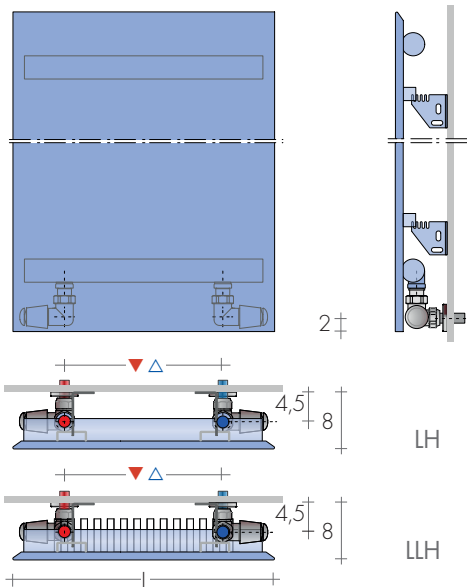

HOW TO ORDER

State: model, (L indicates fins), height and width in cm; fitting and color if different from standard
e.g.: LLH 209 - 46, EG \varnothing 1/2", RAL 3005

HEIGHTS ON REQUEST

Heights every 10 cm:
- thermal outputs and prices by interpolation

STANDARD FITTINGS

EG \varnothing 1/2"

Special fittings

page 286

TAPPING CENTRES

EG standard fittings, use side control valves

Panel with valves in sight H - 7cm, on request

RECOMMENDED VALVES

DIMENSIONS

Heights: from 45 to 95 cm
Lengths: from 53 to 223 cm
Depth: 4,5 /6 cm
Depth from wall: 8 cm

LV Horizontal panel and vertical manifolds

LLV Horizontal panel with fins

EN 442 Watt Δt 50K (Δt 40K = $W \times 0,755$) - (Δt 30K = $W \times 0,526$)