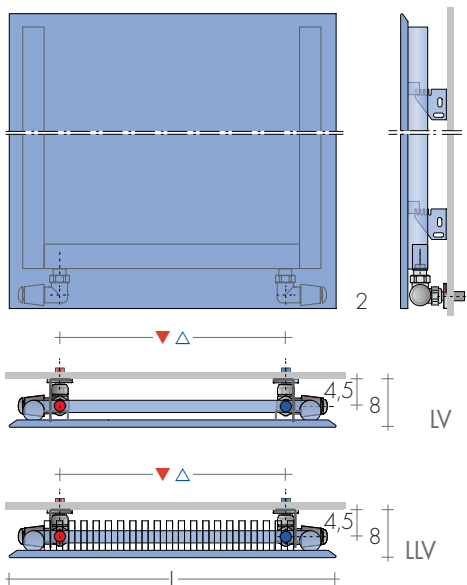

DIMENSIONS

Heights: from 45 to 95 cm
Lengths: from 53 to 223 cm
Depth: 4,5 /6 cm
Depth from wall: 8 cm

LV Horizontal panel and vertical manifolds

LLV Horizontal panel with fins

EN 442 Watt Δt 50K (Δt 40K = $W \times 0,755$) - (Δt 30K = $W \times 0,526$)

TAPPING CENTRES

EG standard fittings, use side control valves

Panel with valves in sight H - 7cm, on request

FIXINGS

Brackets included

EOS bracket

RECOMMENDED VALVES

as standard at the rear of the radiator