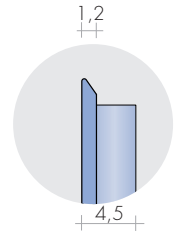

HOW TO ORDER

State: model, (L indicates fins), height and width in cm; fitting and color if different from standard
e.g.: LLH 209 - 46, EG \varnothing 1/2", RAL 3005

HEIGHTS ON REQUEST

Heights every 10 cm:
- thermal outputs and prices by interpolation

DIMENSIONS

Heights: from 45 to 95 cm
Lengths: from 53 to 223 cm
Depth: 4,5 /6 cm
Depth from wall: 8 cm

LV Horizontal panel and vertical manifolds

LLV Horizontal panel with fins

EN 442 Watt Δt 50K (Δt 40K = $W \times 0,755$) - (Δt 30K = $W \times 0,526$)