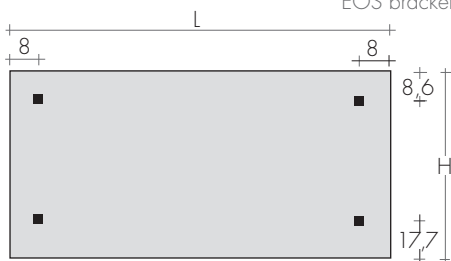

TAPPING CENTRES

EG standard fittings, use side control valves

Panel with valves in sight H - 7cm, on request

FIXINGS

Brackets included

EOS bracket

RECOMMENDED VALVES

as standard at the rear of the radiator