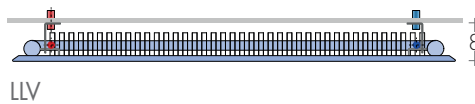

Horizontal version of LAMINA panel made with the exclusive tapered edge that makes

it unique and minimalist. As standard, it is designed to hide from

view the valves used to connect to the heating system.

DIMENSIONS

Heights: from 45 to 95 cm
Lengths: from 53 to 223 cm
Depth: 4,5 /6 cm
Depth from wall: 8 cm

LV Horizontal panel and vertical manifolds

LLV Horizontal panel with fins

EN 442 Watt Δt 50K (Δt 40K = $W \times 0,755$) - (Δt 30K = $W \times 0,526$)