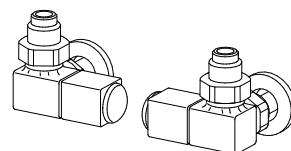

BREM'ART CREATIONS

Sablé White SB9016 finish, parallelepiped in relief grey and red color. Other sablè colors Brem without supplement

RECOMMENDED VALVES

CHROME PLATED VALVES KIT WITH:

- n°2 Valves with O-ring Tangs
- n°2 Fittings (multilayer ø16, copper ø12,14)
- n°2 Round washers

SIDE control QUADRA VALVES KIT
Art. KQL 191,20€
extra for BREM color list 53,40€

SIDE control TON VALVES KIT with THERMOSTATIC head Art. KTL 203,70€
SIDE control TON VALVES KIT Art. KVL 150,50€

REMOTE FITTINGS Art. REM 42,10€
tapping centre on the back: ▲▽ L-5cm

REMOTE VALVES ASSEMBLY KIT with:
- n°2 Fittings (multilayer ø16, copper ø12,14)

REMOTE QUADRA VALVES ASSEMBLY KIT
Art. KQG 192,20€

REMOTE TON VALVES ASSEMBLY KIT with THERMOSTATIC head Art. KVGT 229,80€