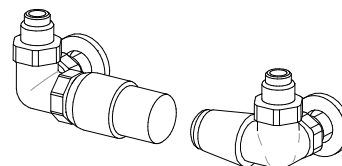

BREM'ART CREATIONS

Sablé White SB9016 finish, parallelepiped in relief grey and red color. Other sablè colors Brem without supplement

RECOMMENDED VALVES

CHROME PLATED VALVES KIT WITH:

- n°2 Valves with O-ring Tangs
- n°2 Fittings (multilayer ø16, copper ø12,14)
- n°2 Round washers

SIDE control QUADRA VALVES KIT
Art. KQL 191,20€
extra for BREM color list 53,40€

SIDE control TON VALVES KIT with THERMOSTATIC head Art. KTL 203,70€
SIDE control TON VALVES KIT Art. KVL 150,50€

REMOTE FITTINGS Art. REM 42,10€
tapping centre on the back: ▲▽ L-5cm

REMOTE VALVES ASSEMBLY KIT with:
- n°2 Fittings (multilayer ø16, copper ø12,14)

REMOTE QUADRA VALVES ASSEMBLY KIT
Art. KQG 192,20€

REMOTE TON VALVES ASSEMBLY KIT with THERMOSTATIC head Art. KVGT 229,80€