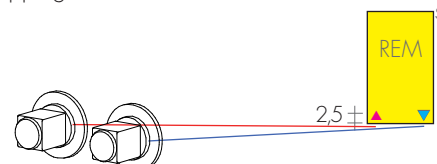

BREM'ART CREATIONS

Sablé White SB9016 finish, parallelepiped in relief grey and red color. Other sablè colors Brem without supplement

RECOMMENDED VALVES

CHROME PLATED VALVES KIT WITH:

- n°2 Valves with O-ring Tangs
- n°2 Fittings (multilayer ø16, copper ø12,14)
- n°2 Round washers

SIDE control QUADRA VALVES KIT
Art. KQL 191,20€
extra for BREM color list 53,40€

SIDE control TON VALVES KIT with THERMOSTATIC head Art. KTL 203,70€
SIDE control TON VALVES KIT Art. KVL 150,50€

REMOTE FITTINGS Art. REM 42,10€
tapping centre on the back: ▲▽ L-5cm

STANDARD FITTING
EG ø3/8" ▲▽ L- 4 cm
Fittings AC or BD with extra

MODELLO	H cm	€	EN 442 Watt Δt 50K (Δt 40K = Wx0,755) - (Δt 30K = Wx0,526)			
			L cm ▲▽	36	45	54
PIET 180	180	1491,70	32	41	50	59
		713w		887w	1061w	1233w
PIET-L 180	180	1751,00				
		909w		1181w	1453w	1723w
PIET 200	200	1544,40				
		792w		985w	1178w	1369w
PIET-L 200	200	1851,10				
		1011w		1313w	1616w	1916w
PIET 220	220	1601,80				
		870w		1082w	1294w	1504w
PIET-L 220	220	1902,90				
		1112w		1445w	1778w	2109w