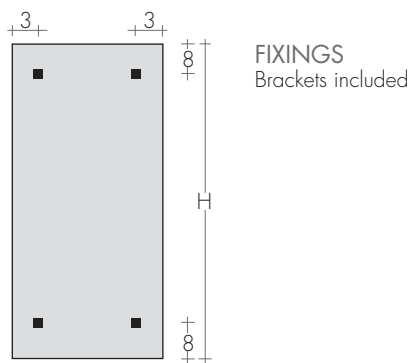

MAXIMUM OPERATING PRESSURE 8 BAR

PRODUCTION ON REQUEST

Sablé SB9016/SB 9010 paintwork +15%
 Paint to Brem color list with colored brackets

+15/25%

STANDARD FITTINGS

EG ø 1/2"

Electric version e-PLANK, p. 271

TAPPING CENTRES

FIXINGS
Brackets included

PLANK 90-50

RECOMMENDED VALVES

CHROME PLATED VALVES KIT WITH:

- n°2 Valves with O-ring Tangs
- n°2 Fittings (multilayer ø16, copper ø12,14)
- n°2 Round washers

On request: Polished stainless tube cover
(to be cut to right size) Art. CA18 10,80€