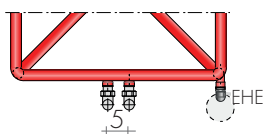

STANDARD PRODUCTION

White "sablé" paintwork - white B35 brackets

Tolerance ± 3mm - Air vent ø 1/8"

MAXIMUM OPERATING PRESSURE 8 BAR

PRODUCTION ON REQUEST

Paintwork to BREM color list with colored B35 brackets

Electric version, e.Raw page 254

+1,5/25%

STANDARD FITTING EG ø 1/2"

Fittings 3/8" on request

Feet and dividers, on request

Special fittings, page 279