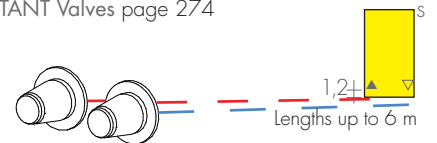

REMOTE FITTINGS

Art. REM 42,10€
Tapping centres: at the rear of radiator ▲▼ EG
DISTANT Valves page 274

KIT SIDE control VALVES TON with Thermostatic
Head, page 269 Art. KTL 203,70€

RAW HORIZONTAL MODELS

PRICE FROM 01.03.2026 +5%