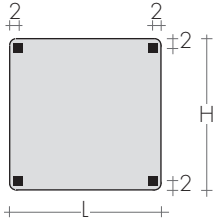

RECOMMENDED VALVES

CHROME VALVES KIT with:

- n°2 Valves with tailpieces
- n°2 Fittings (multilayer ø 16, copper ø 12, 14)
- n°2 Chrome wall plates ø 48, hole ø 16