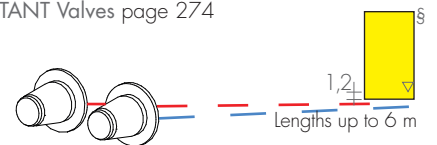

REMOTE FITTINGS

Art. REM 42,10€
Tapping centres: at the rear of radiator ▲▼ EG
DISTANT Valves page 274

KIT SIDE control VALVES TON with Thermostatic
Head, page 269 Art. KTL 203,70€