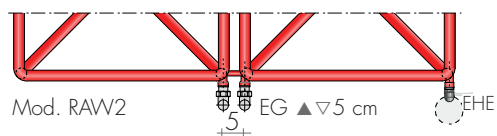

STANDARD PRODUCTION

White "sablé" paintwork - white B35 brackets

Tolerance ± 3mm - Air vent ø 1/8"

MAXIMUM OPERATING PRESSURE 8 BAR

PRODUCTION ON REQUEST

Paintwork to BREM color list with colored B35 brackets

Electric version, e.Raw page 254

+1,5/25%

STANDARD FITTING EG ø 1/2"

Fittings 3/8" on request

Feet and dividers, on request

Special fittings, page 279