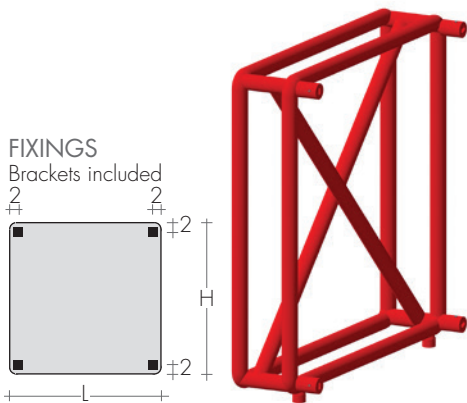

PRODUCTION ON REQUEST

Paintwork to BREM color list with colored B35 brackets

Electric version, e.Raw page 254

+1,5/25%

STANDARD FITTING EG ø 1/2"

Fittings 3/8" on request

Feet and dividers, on request

Special fittings, page 279

TAPPING CENTRES

EG vertical standard fittings
Side fittings, on request without extra

FIXINGS

Brackets included

RECOMMENDED VALVES

CHROME VALVES KIT with:

- n°2 Valves with tailpieces
- n°2 Fittings (multilayer ø 16, copper ø 12, 14)
- n°2 Chrome wall plates ø 48, hole ø 16