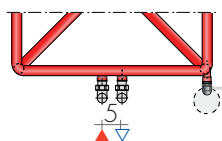

STANDARD PRODUCTION

White sablé SB9016 paintwork, B35 brackets
Tolerance ± 3mm - Air vent ø 1/8"

MAXIMUM OPERATING PRESSURE 8 BAR

PRODUCTION ON REQUEST

Paintwork to BREM color list with
colored B35 brackets

Electric version, e.Raw page 254

+15/25%

STANDARD FITTING EG ø 1/2"

Fittings 3/8" on request

Feet and dividers, on request

Special fittings, page 278