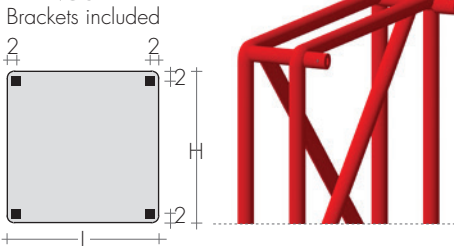

Special fittings, page 278

TAPPING CENTRES

EG vertical standard fittings
Side fittings, on request without extra

DESIGN YOUR RADIATOR BY COMPOSING BASIC MODULES
Request feasibility and quotation

FIXINGS

RECOMMENDED VALVES