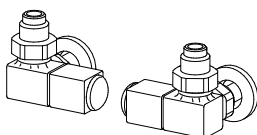

Mod. RGV e RGDV, with horizontal tubes

FIXINGS
Brackets included

Mod. brackets	a	b	c
RGH G30	3,5	1,7	1,7
RGDH B15	3,5	1,7	1,7
RGV G30	1,7	5,2	5,2
RGDV B15	1,7	5,2	5,2

RING180-42

RECOMMENDED VALVES

CHROME PLATED VALVES KIT WITH:

- n°2 Valves with O-ring Tangs
- n°2 Fittings (multilayer ø16, copper ø12,14)
- n°2 Round washers

On request: Polished stainless tube cover
(cuttable to size) Art. CA18 12,40€

SIDE control QUADRA VALVES KIT
Art. KQL 191,20€
extra for BREM color list 53,40€

ANGLED MINI VALVES KIT

chrome-plated or white color Art. KMS 127,00€

SIDE control TON VALVES KIT with
THERMOSTATIC head Art. KTLD 203,70€

SIDE control TON VALVES KIT
Art. KVL 150,50€

REMOTE FITTINGS Art. REM 42,10€