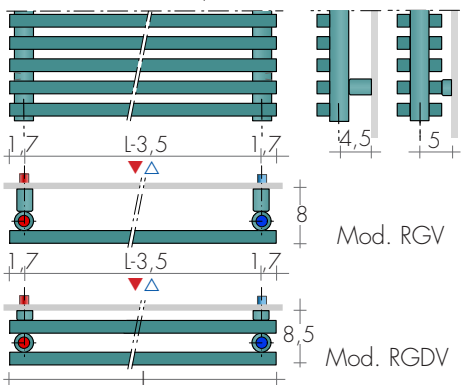

DIMENSIONS mod. RGH e RGDH

Heights: from 160 to 220 cm every 20 cm
Widths: from 28 to 70 cm, every 3,5 cm
Depth: 5 / 7 cm
Sporgenza dal muro: 8 / 8,5 cm

DIMENSIONS mod. RGV e RGDV

Lengths: from 50 to 220 cm
Heights: 49/63/70/91 cm
Depth: 5 / 7 cm
Depth from wall: 8,5 cm

MEASURES ON REQUEST: Lengths every 10 cm from 50 to 220 cm (values by interpolation) - NUMBER OF ELEMENTS from 8 to 30

STANDARD PRODUCTION

White "sablé" paintwork - Brackets white.
Tolerance ± 3mm - Air vent ø 1/8"
MAXIMUM OPERATING PRESSURE 6 BAR

PRODUCTION ON REQUEST

Paintwork to Brem color list with colored B.. brackets +15/25%
Electric version, not available

STANDARD FITTING

EG ø 1/2"
Other fittings, on request

TAPPING CENTRES

Mod. RGH e RGDH, with vertical tubes

Mod. RGV e RGDV, with horizontal tubes

FIXINGS
Brackets included

Mod. brackets	a	b	c
RGH G30	3,5	1,7	1,7
RGDH B15	3,5	1,7	1,7
RGV G30	1,7	5,2	5,2
RGDV B15	1,7	5,2	5,2

RING180-42

RECOMMENDED VALVES

CHROME PLATED VALVES KIT WITH: