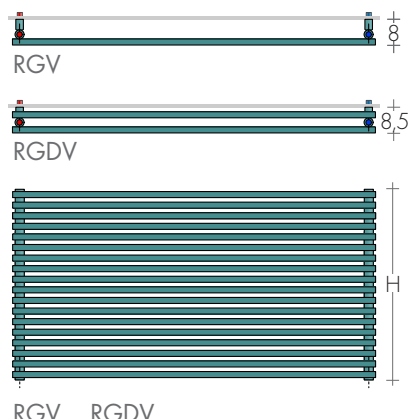

DIMENSIONS mod. RGH e RGDH

Heights: from 160 to 220 cm every 20 cm
Widths: from 28 to 70 cm, every 3,5 cm
Depth: 5 / 7 cm
Sporgenza dal muro: 8 / 8,5 cm

DIMENSIONS mod. RGV e RGDV

Lengths: from 50 to 220 cm
Heights: 49/63/70/91 cm
Depth: 5 / 7 cm
Depth from wall: 8,5 cm

MEASURES ON REQUEST: Lengths every 10 cm from 50 to 220 cm (values by interpolation) - NUMBER OF ELEMENTS from 8 to 30

STANDARD PRODUCTION

White "sablé" paintwork - Brackets white.
Tolerance ± 3mm - Air vent ø 1/8"
MAXIMUM OPERATING PRESSURE 6 BAR