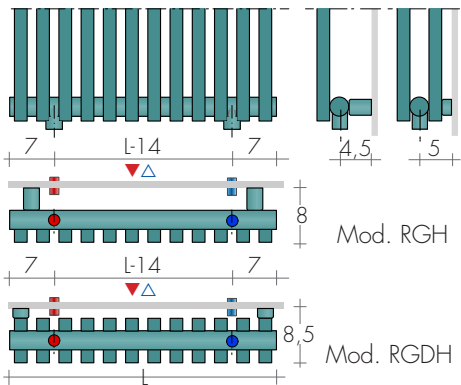

DIMENSIONS mod. RGH e RGDH

Heights: from 160 to 220 cm every 20 cm
Widths: from 28 to 70 cm, every 3,5 cm
Depth: 5 / 7 cm
Sporgenza dal muro: 8 / 8,5 cm

DIMENSIONS mod. RGV e RGDV

Lengths: from 50 to 220 cm
Heights: 49/63/70/91 cm
Depth: 5 / 7 cm
Depth from wall: 8,5 cm

MEASURES ON REQUEST: Lengths every 10 cm from 50 to 220 cm (values by interpolation) - NUMBER OF ELEMENTS from 8 to 30

STANDARD PRODUCTION

White "sablé" paintwork - Brackets white.
Tolerance ± 3mm - Air vent ø 1/8"
MAXIMUM OPERATING PRESSURE 6 BAR

PRODUCTION ON REQUEST

Paintwork to Brem color list with colored B.. brackets +15/25%
Electric version, not available

STANDARD FITTING

EG ø 1/2"
Other fittings, on request

TAPPING CENTRES

Mod. RGH e RGDH, with vertical tubes

Mod. RGV e RGDV, with horizontal tubes

FIXINGS
Brackets included

Mod. brackets	a	b	c
RGH G30	3,5	1,7	1,7
RGDH B15	3,5	1,7	1,7
RGV G30	1,7	5,2	5,2
RGDV B15	1,7	5,2	5,2

RING180-42

RECOMMENDED VALVES

CHROME PLATED VALVES KIT WITH: