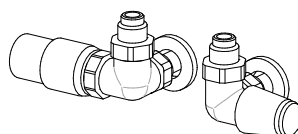

Mod. RGV e RGDV, with horizontal tubes

FIXINGS
Brackets included

Mod. brackets	a	b	c
RGH G30	3,5	1,7	1,7
RGDH B15	3,5	1,7	1,7
RGV G30	1,7	5,2	5,2
RGDV B15	1,7	5,2	5,2

RING180-42

RECOMMENDED VALVES

CHROME PLATED VALVES KIT WITH:

- n°2 Valves with O-ring Tangs
- n°2 Fittings (multilayer ø16, copper ø12,14)
- n°2 Round washers

On request: Polished stainless tube cover
(cuttable to size) Art. CA18 12,40€

SIDE control QUADRA VALVES KIT
Art. KQL 191,20€
extra for BREM color list 53,40€

ANGLED MINI VALVES KIT

chrome-plated or white color Art. KMS 127,00€

SIDE control TON VALVES KIT with
THERMOSTATIC head Art. KTLD 203,70€

SIDE control TON VALVES KIT
Art. KVL 150,50€

REMOTE FITTINGS Art. REM 42,10€

tapping centres ▲▼ L - 5cm
Not available in double models

REMOTE VALVES ASSEMBLY KIT with:
- n°2 Fittings (multilayer ø16, copper ø12,14)

REMOTE QUADRA VALVES ASSEMBLY KIT
Art. KQG 192,20€

REMOTE TON VALVES ASSEMBLY KIT with
THERMOSTATIC head Art. KVG 229,80€