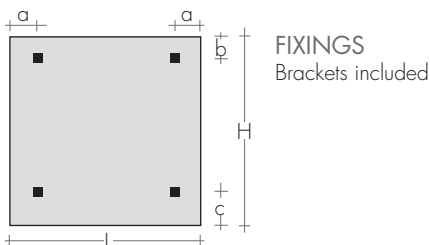

FIXINGS
Brackets included

Mod. brackets	a	b	c
RGH G30	3,5	1,7	1,7
RGDH B15	3,5	1,7	1,7
RGV G30	1,7	5,2	5,2
RGDV B15	1,7	5,2	5,2