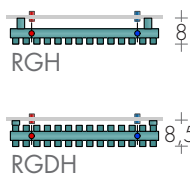

DIMENSIONS mod. RGH e RGDH

Heights: from 160 to 220 cm every 20 cm
Widths: from 28 to 70 cm, every 3,5 cm
Depth: 5 / 7 cm
Sporgenza dal muro: 8 / 8,5 cm

DIMENSIONS mod. RGV e RGDV

Lengths: from 50 to 220 cm
Heights: 49/63/70/91 cm
Depth: 5 / 7 cm
Depth from wall: 8,5 cm

MEASURES ON REQUEST: Lengths every 10 cm from 50 to 220 cm (values by interpolation) - NUMBER OF ELEMENTS from 8 to 30

STANDARD PRODUCTION

White "sablé" paintwork - Brackets white.
Tolerance ± 3mm - Air vent ø 1/8"
MAXIMUM OPERATING PRESSURE 6 BAR