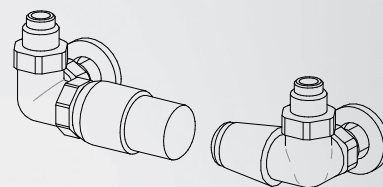

SCUDO DI ERACLE (H 98 x L 28cm)
work of art 1018,50€
to be added to the cost of the S-PLATT plate

The artist suggests the plate in SB 0022
sablé rust nuanced color.

Note that this color nuance is not repeatable
and has stains and tons always different, that
make it unique.

RECOMMENDED VALVES

CHROME PLATED VALVES KIT WITH:

- n°2 Valves with O-ring Tangs
- n°2 Fittings (multilayer ø16, copper ø12,14)
- n°2 Round washers

ANGLED TON VALVES KIT

page 277

Art. KVS 119,20€

SIDE control TON VALVES KIT with
THERMOSTATIC head Art. KTL 177,10€

SIDE control TON VALVES KIT
page 277 Art. KVL 130,90€

REMOTE FITTINGS Art. REM 36,60€
▲▽ L-5cm tapping centres

2,5 ±

REMOTE VALVES ASSEMBLY KIT p. 281 with:
- n°2 Fittings (multilayer ø16, copper ø12,14)

REMOTE TON VALVES ASSEMBLY KIT
Art. KVG 153,60€

REMOTE TON VALVES ASSEMBLY KIT with
THERMOSTATIC head Art. KVGT 199,80€

STANDARD FITTING
EG ø 1/2" ▲▽ L- 4 cm
Special fittings page 287

		EN 442 Watt Δt 50K (Δt 40K = Wx0,755) - (Δt 30K = Wx0,526)						
MOD.	S-PLATT	L cm	35	42	49	56	63	70
sablé white	H cm	▲▽cm	31	38	45	52	59	66
SPH	180 €	740,90	810,20	882,50	953,90	1023,00	1095,50	
		584w	701w	817w	934w	1051w	1168w	
SPLH	180 €	955,20	1035,70	1134,20	1223,60	1312,40	1402,00	
		861w	1033w	1205w	1377w	1549w	1721w	
SPH	200 €	780,90	855,90	926,40	1000,70	1074,00	1147,40	
		642w	770w	898w	1026w	1155w	1283w	
SPLH	200 €	1027,00	1122,70	1226,50	1315,80	1411,60	1507,70	
		928w	1113w	1299w	1484w	1670w	1855w	
SPH	220 €	827,60	905,90	994,30	1064,90	1143,20	1219,80	
		697w	836w	976w	1115w	1254w	1394w	
SPLH	220 €	1068,10	1167,70	1275,80	1368,70	1468,10	1568,00	
		1003w	1204w	1404w	1605w	1806w	2006w	