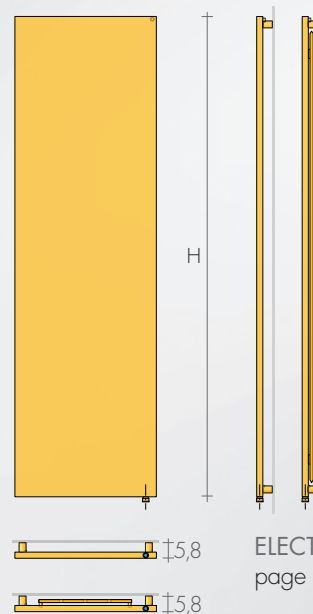

SCUDO DI ERACLE (H 98 x L 28cm)

The artist suggests the plate in SB 0022 sablé rust nuanced color.

Note that this color nuance is not repeatable and has stains and tons always different, that make it unique.

ON REQUEST (H-7cm, depth f/wall 5,8cm) pag.II
- FITTINGS EG ▲▽ L - 4 cm with visible valves.
- REMOTE FITTINGS con REMOTE Valves p.274

Panels: BREM'ART

The Brem'Art panels are built with a thickness of only 2,3cm. The valves can be hidden thanks to the higher cover.

The connections behind the cover allow the thermostatic head, partially visible, to operate by detecting the room temperature.

The electric version is produced with heights 180 and 200 cm and a protrusion of only 5.8 cm because of electrical devices.

DIMENSIONS HYDRAULIC VERSION

Height 187-207-227 cm
Width 36-45-54-63-72 cm
Depth 4.8-5.0cm
Depth from wall 7.8 cm

DIMENSIONS ELECTRIC VERSION

Height 180-200 cm
Width 36-45-54 cm
Depth 2.3-4.3 cm
Depth from wall 5.8 cm