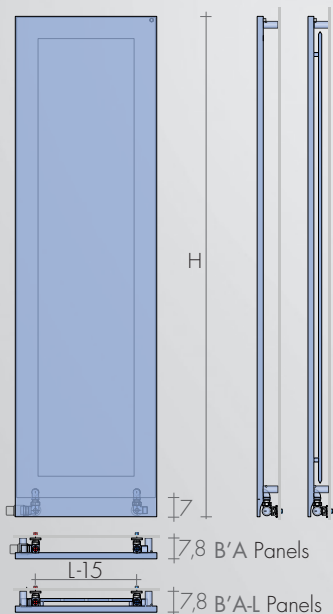

ON REQUEST (H-7cm, depth f/wall 5,8cm) pag.II
- FITTINGS EG ▲▽ L - 4 cm with visible valves.
- REMOTE FITTINGS con REMOTE Valves p.274

Panels: BREM'ART

The Brem'Art panels are built with a thickness of only 2,3cm. The valves can be hidden thanks to the higher cover.

The connections behind the cover allow the thermostatic head, partially visible, to operate by detecting the room temperature.

The electric version is produced with heights 180 and 200 cm and a protrusion of only 5.8 cm because of electrical devices.

DIMENSIONS HYDRAULIC VERSION

Height 187-207-227 cm
Width 36-45-54-63-72 cm
Depth 4.8-5.0cm
Depth from wall 7.8 cm

DIMENSIONS ELECTRIC VERSION

Height 180-200 cm
Width 36-45-54 cm
Depth 2.3-4.3 cm
Depth from wall 5.8 cm