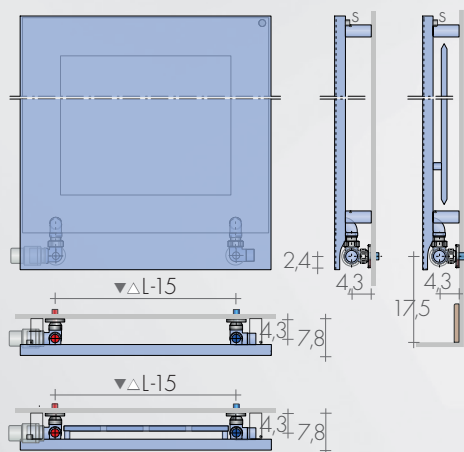

ON REQUEST (H-7cm, depth f/wall 5,8cm) pag.II
- FITTINGS EG ▲▽ L - 4 cm with visible valves.
- REMOTE FITTINGS con REMOTE Valves p.274

Panels: BREM'ART

The Brem'Art panels are built with a thickness of only 2,3cm. The valves can be hidden thanks to the higher cover.

The connections behind the cover allow the thermostatic head, partially visible, to operate by detecting the room temperature.

The electric version is produced with heights 180 and 200 cm and a protrusion of only 5.8 cm because of electrical devices.

DIMENSIONS HYDRAULIC VERSION

Height 187-207-227 cm
Width 36-45-54-63-72 cm
Depth 4.8-5.0cm
Depth from wall 7.8 cm

DIMENSIONS ELECTRIC VERSION

Height 180-200 cm
Width 36-45-54 cm
Depth 2.3-4.3 cm
Depth from wall 5.8 cm

ELECTRIC DATA
page 208-211

STANDARD PRODUCTION

Tolerance ± 3 mm - Air vent $\varnothing 1/8"$
MAXIMUM OPERATING PRESSURE 4 BAR

STANDARD FITTING EG $\varnothing 1/2"$

B'A: Brem'Art panels
Tapping centres $\nabla \Delta$ L-15 cm