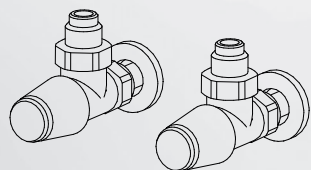

SIPAR.O (H 100 x L 25 cm)*
 Ocher screen printing 634,80€
 color recommended by the artist, SB3281

SIPAR.W (H 100 x L 25 cm)*
 White screen printing 634,80€
 color recommended by the artist, SB3061

*to be added to the cost of the S-PLATT plate

RECOMMENDED VALVES

CHROME PLATED VALVES KIT WITH:

- n°2 Valves with O-ring Tangs
- n°2 Fittings (multilayer ø16, copper ø12, 14)
- n°2 Round washers

ANGLED TON VALVES KIT Art. KVS 119,20€
 page 277

SIDE control TON VALVES KIT with THERMOSTATIC head Art. KTL 177,10€
 SIDE control TON VALVES KIT page 277 Art. KVL 130,90€

REMOTE FITTINGS Art. REM 36,60€
 ▲ ▼ L-5 cm tapping centres

2,5€

REMOTE VALVES ASSEMBLY KIT p. 281 with:
 - n°2 Fittings (multilayer ø16, copper ø12, 14)

REMOTE TON VALVES ASSEMBLY KIT Art. KVG 153,60€

REMOTE TON VALVES ASSEMBLY KIT with THERMOSTATIC head Art. KVGT 199,80€