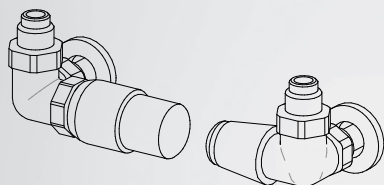

SIPAR.O (H 100 x L 25 cm)*
 Ocher screen printing 634,80€
 color recommended by the artist, SB3281

SIPAR.W (H 100 x L 25 cm)*
 White screen printing 634,80€
 color recommended by the artist, SB3061

*to be added to the cost of the S-PLATT plate

RECOMMENDED VALVES

CHROME PLATED VALVES KIT WITH:

- n°2 Valves with O-ring Tangs
- n°2 Fittings (multilayer ø16, copper ø12, 14)
- n°2 Round washers

ANGLED TON VALVES KIT Art. KVS 119,20€
 page 277

SIDE control TON VALVES KIT with THERMOSTATIC head Art. KTL 177,10€
 SIDE control TON VALVES KIT page 277 Art. KVL 130,90€

REMOTE FITTINGS Art. REM 36,60€
 ▲ ▼ L-5 cm tapping centres

2,5€

REMOTE VALVES ASSEMBLY KIT p. 281 with:
 - n°2 Fittings (multilayer ø16, copper ø12, 14)

REMOTE TON VALVES ASSEMBLY KIT Art. KVG 153,60€

REMOTE TON VALVES ASSEMBLY KIT with THERMOSTATIC head Art. KVGT 199,80€