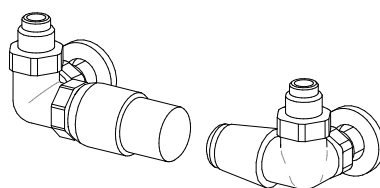

with colored brackets

Electric version, on request

+15/25%

STANDARD FITTING

EG ø 3/8"

1/2" fittings on request

Special fittings, page 287

TAPPING CENTRES

EG vertical fittings as standard
Side fittings on request

Art. AS 75,50€

MOD. SO-FLEX 72-80/63-120: *L-3 / H-4

FIXINGS
Brackets included

B35 bracket

SO-FLEX 130-54

RECOMMENDED VALVES

CHROME PLATED VALVES KIT WITH:

- n°2 Valves with O-ring Tangs
- n°2 Fittings (multilayer ø16, copper ø12,14)
- n°2 Round washers

On request: Polished stainless tube cover
(to be cut to right size) Art. CA18 10,80€

SIDE CONTROL QUADRA VALVE KIT
page 279 Art. KQL 166,30€
COLORED QUADRA VALVES
page 279

ANGLED MINI VALVES KIT page 278
chrome-plated or white color Art. KMS107,80€

SIDE CONTROL TON VALVES KIT with
THERMOSTATIC head Art. KTL 177,10€
SIDE CONTROL TON VALVES KIT
page 277 Art. KVL 130,90€

REMOTE FITTINGS Art. REM 36,60€
at the rear ▲▼ L-5cm