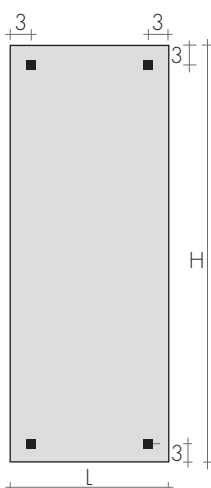

TAPPING CENTRES

EG vertical fittings as standard
Side fittings on request

Art. AS 75,50€

MOD. SO-FLEX 72-80/63-120: *L-3 / H-4

FIXINGS
Brackets included

RECOMMENDED VALVES

CHROME PLATED VALVES KIT WITH:

- n°2 Valves with O-ring Tangs
- n°2 Fittings (multilayer ø16, copper ø12,14)
- n°2 Round washers

On request: Polished stainless tube cover
(to be cut to right size) Art. CA18 10,80€

SIDE CONTROL QUADRA VALVE KIT
page 279 Art. KQL 166,30€
COLORED QUADRA VALVES
page 279

ANGLED MINI VALVES KIT page 278
chrome-plated or white color Art. KMS107,80€

SIDE CONTROL TON VALVES KIT with
THERMOSTATIC head Art. KTL 177,10€
SIDE CONTROL TON VALVES KIT
page 277 Art. KVL 130,90€

REMOTE FITTINGS Art. REM 36,60€
at the rear ▲▼ L-5cm

REMOTE VALVES ASSEMBLY KIT p. 281 with:
- n°2 Fittings (multilayer ø16, copper ø12,14)

REMOTE QUADRA VALVES ASSEMBLY KIT
Art. KQG 167,70€
REMOTE TON VALVES ASSEMBLY KIT with
THERMOSTATIC head Art. KVG 199,80€