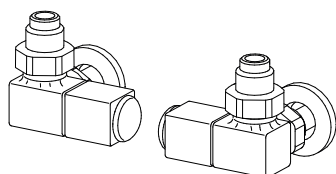

with colored brackets

Electric version, on request

+15/25%

STANDARD FITTING

EG ø 3/8"

1/2" fittings on request

Special fittings, page 287

TAPPING CENTRES

EG vertical fittings as standard
Side fittings on request

Art. AS 75,50€

MOD. SO-FLEX 72-80/63-120: *L-3 / H-4

FIXINGS
Brackets included

B35 bracket

SO-FLEX 130-54

RECOMMENDED VALVES

CHROME PLATED VALVES KIT WITH:

- n°2 Valves with O-ring Tangs
- n°2 Fittings (multilayer ø16, copper ø12,14)
- n°2 Round washers

On request: Polished stainless tube cover
(to be cut to right size) Art. CA18 10,80€

SIDE CONTROL QUADRA VALVE KIT
page 279 Art. KQL 166,30€
COLORED QUADRA VALVES
page 279

ANGLED MINI VALVES KIT page 278
chrome-plated or white color Art. KMS107,80€

SIDE CONTROL TON VALVES KIT with
THERMOSTATIC head Art. KTL 177,10€
SIDE CONTROL TON VALVES KIT
page 277 Art. KVL 130,90€

REMOTE FITTINGS Art. REM 36,60€
at the rear ▲▼ L-5cm