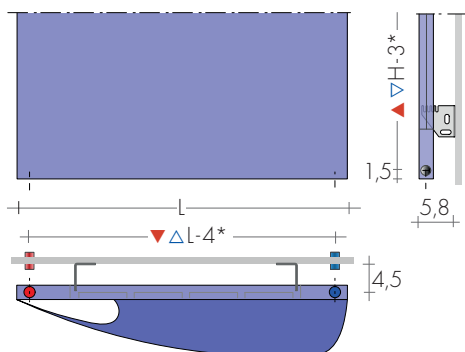

with colored brackets

Electric version, on request

+15/25%

STANDARD FITTING

EG ø 3/8"

1/2" fittings on request

Special fittings, page 287

TAPPING CENTRES

EG vertical fittings as standard
Side fittings on request

Art. AS 75,50€

MOD. SO-FLEX 72-80/63-120: *L-3 / H-4

FIXINGS
Brackets included

B35 bracket

SO-FLEX 130-54

RECOMMENDED VALVES

CHROME PLATED VALVES KIT WITH: