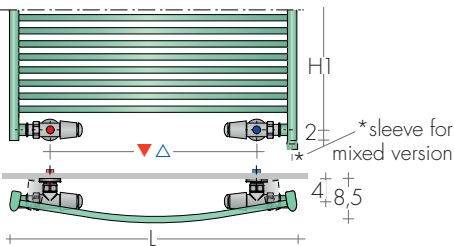

PRODUCTION ON REQUEST

Paint to Brem color list
chrome-plated M.. brackets +15/25%
Electric version e.Start page 259

STANDARD FITTING

REG $\varnothing 1/2"$
EG and side fittings, on request
Start as a divider, page 202

TAPPING CENTRES REG

Model START, as standard REG connections

Model START CURVO, as standard REG connections

Height (H1) is 4 cm less for:

- EG FITTING (t.c. L-1, 8cm)
- SIDE FITTINGS AC/BD (t.c. H1-4cm)

On request Extra Art. AS 91,20€