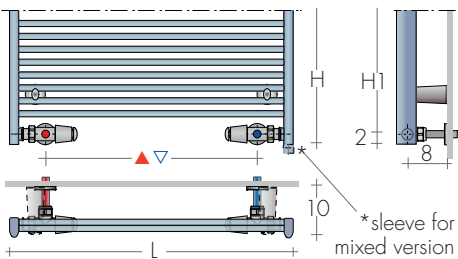

PRODUCTION ON REQUEST

Paint to Brem color list
chrome-plated M.. brackets +15/25%
Electric version e.Start page 259

STANDARD FITTING

REG $\varnothing 1/2"$
EG and side fittings, on request
Start as a divider, page 202

TAPPING CENTRES REG

Model START, as standard REG connections

Model START CURVO, as standard REG connections

Height (H1) is 4 cm less for:

- EG FITTING (t.c. L-1, 8cm)
- SIDE FITTINGS AC/BD (t.c. H1-4cm)

On request Extra Art. AS 91,20€