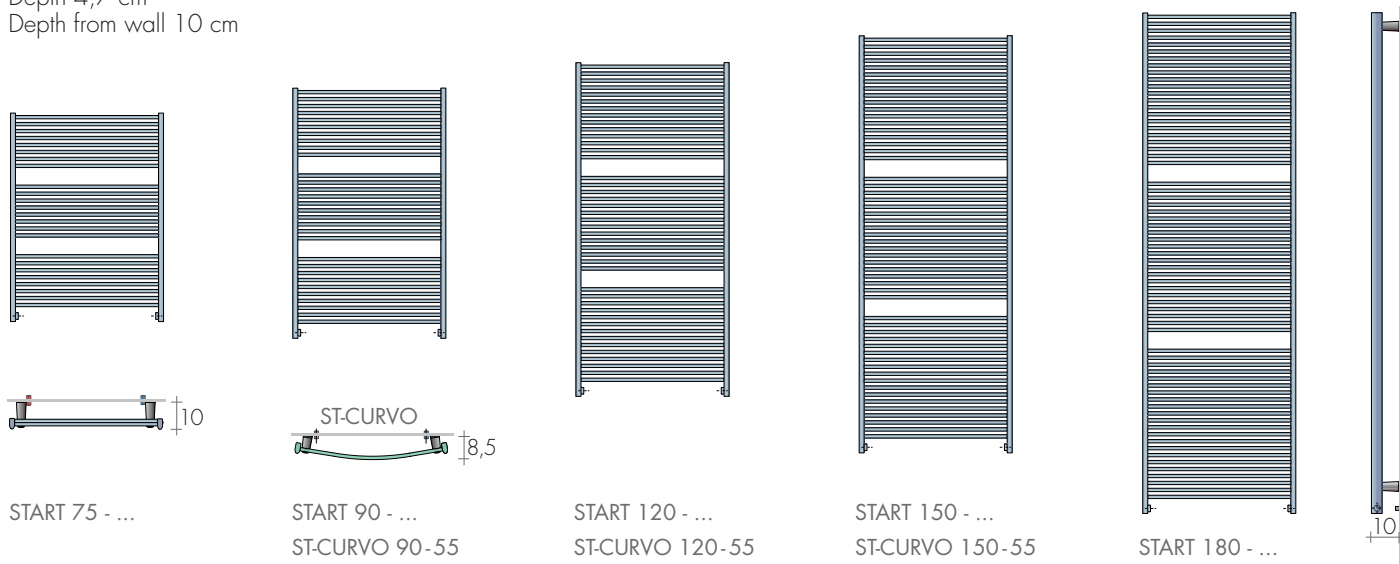

START START CURVO PRICE FROM 01.03.2026 +5%

The START heated towel rail is produced using thin radiating $\varnothing 12$ tubes connected to vertical manifolds forming the exclusive

pointed arch shape. The straight version is unusual in that it has offset upper tubes to improve the distribution of the heat. The

START CURVO is the first heated towel rail with rounded surfaces. The original design of pure and slightly arched lines makes START unique.

DIMENSIONS

Width 35 / 45 / 55 / 60 cm
Height 75 / 90 / 120 / 150 / 180 cm
Depth 4,7 cm
Depth from wall 10 cm