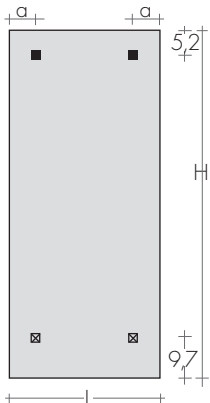

Height (H1) is 4 cm less for:

- EG FITTING (t.c. L-1, 8cm)
- SIDE FITTINGS AC/BD (t.c. H1-4cm)

On request Extra Art. AS 91,20€

B55 brackets on request painted in the same color as the towel-heater a=0,9cm, depth 9,3cm

Extra 2 brackets Art. MV2 33,60€

Extra 4 brackets Art. MV4 56,00€

FIXINGS

Brackets included Art. M8.. a=5 cm

Start CURVO

Art. M4F.. a=5 cm

☒ H 180 cm