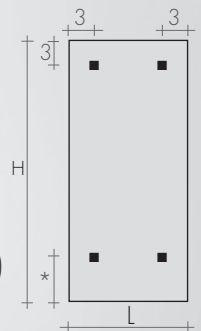

FIXINGS

Brackets included
Mod. Hydraulic B55 (*10)
Mod. Electric B35 (*3)