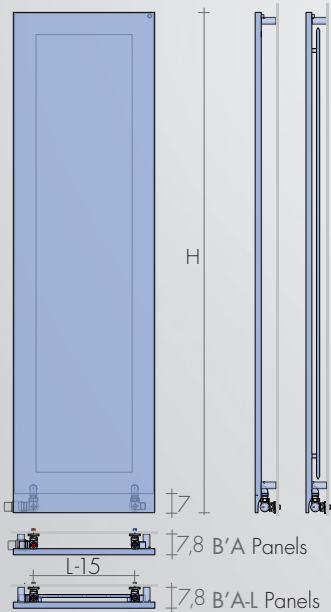

BREM colors list page 281

Technical data B'A Panels page II

The Brem'Art panels are built with a thickness of only 2,3cm. The valves can be hidden thanks to the higher cover.

The connections behind the cover allow the thermostatic head, partially visible, to operate by detecting the room temperature.

The electric version is produced with heights 180 and 200 cm and a protrusion of only 5.8 cm because of electrical devices.

DIMENSIONS HYDRAULIC VERSION

Height 187-207-227 cm
Width 36-45-54-63-72 cm
Depth 4.8-5.0cm
Depth from wall 7.8 cm

DIMENSIONS ELECTRIC VERSION

Height 180-200 cm
Width 36-45-54 cm
Depth 2.3-4.3 cm
Depth from wall 5.8 cm

STANDARD PRODUCTION

Tolerance ± 3 mm - Air vent $\varnothing 1/8"$
MAXIMUM OPERATING PRESSURE 4 BAR