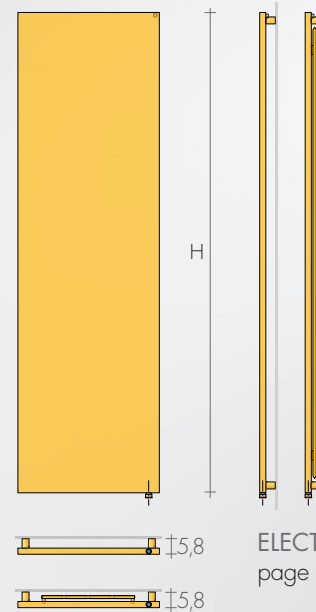

MODEL'25	H cm	L cm	EN 442 Watt Δt 50K (Δt 40K = Wx0,755) - (Δt 30K = Wx0,526)				
			36 ▲▽cm	45 30	54 39	63 48	72 57
TEH	187	€	2162,40 713w	2284,20 887w	2410,40 1061w	2535,10 1233w	2656,50 1407w
TELH	187	€	2493,00 909w	2631,90 1181w	2798,50 1453w	2951,20 1723w	3103,20 1996w
TEH	207	€	2223,10 792w	2353,60 985w	2476,80 1178w	2606,00 1369w	2733,70 1562w
TELH	207	€	2602,30 1011w	2764,40 1313w	2939,00 1616w	3091,30 1916w	3253,80 2219w
TEH	227	€	2293,80 870w	2429,10 1082w	2579,50 1294w	2703,20 1504w	2838,50 1716w
TELH	227	€	2664,80 1112w	2832,70 1445w	3013,80 1778w	3171,70 2109w	3339,50 2441w

BREM colors list page 281

Technical data B'A Panels page II

The Brem'Art panels are built with a thickness of only 2,3cm. The valves can be hidden thanks to the higher cover.

The connections behind the cover allow the thermostatic head, partially visible, to operate by detecting the room temperature.

The electric version is produced with heights 180 and 200 cm and a protrusion of only 5.8 cm because of electrical devices.

DIMENSIONS HYDRAULIC VERSION

Height 187-207-227 cm
Width 36-45-54-63-72 cm
Depth 4.8-5.0cm
Depth from wall 7.8 cm

DIMENSIONS ELECTRIC VERSION

Height 180-200 cm
Width 36-45-54 cm
Depth 2.3-4.3 cm
Depth from wall 5.8 cm

STANDARD PRODUCTION

Tolerance ± 3 mm - Air vent $\varnothing 1/8"$
MAXIMUM OPERATING PRESSURE 4 BAR