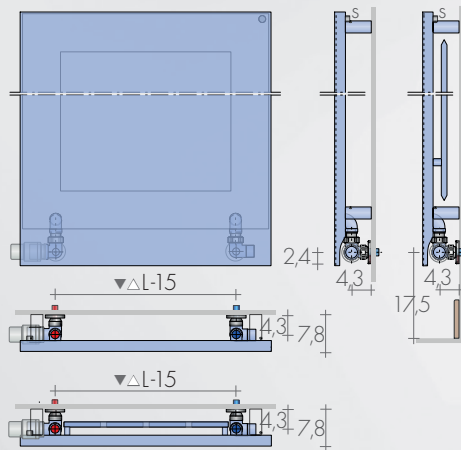

BREM colors list page 281

Technical data B'A Panels page II

The Brem'Art panels are built with a thickness of only 2,3cm. The valves can be hidden thanks to the higher cover.

The connections behind the cover allow the thermostatic head, partially visible, to operate by detecting the room temperature.

The electric version is produced with heights 180 and 200 cm and a protrusion of only 5.8 cm because of electrical devices.

DIMENSIONS HYDRAULIC VERSION

Height 187-207-227 cm
Width 36-45-54-63-72 cm
Depth 4.8-5.0cm
Depth from wall 7.8 cm

DIMENSIONS ELECTRIC VERSION

Height 180-200 cm
Width 36-45-54 cm
Depth 2.3-4.3 cm
Depth from wall 5.8 cm

STANDARD PRODUCTION

Tolerance ± 3 mm - Air vent $\varnothing 1/8"$
MAXIMUM OPERATING PRESSURE 4 BAR