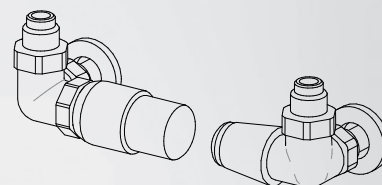

BREM'ART CREATIONS (page I)
Standard "sablé" colors recommended by the artist, other colors on request.

RECOMMENDED VALVES

CHROME PLATED VALVES KIT WITH:
- n°2 Valves with O-ring Tangs
- n°2 Fittings (multilayer ø16, copper ø12,14)
- n°2 Round washers

ANGLED MINI VALVES KIT page 278
Art. KMS 107,80€

SIDE control TON VALVES KIT with THERMOSTATIC head Art. KTL 177,10€
SIDE control TON VALVES KIT page 277 Art. KVL 130,90€

REMOTE FITTINGS Art. REM 36,60€
▲▽ L-5cm tapping centres

2,5±

REMOTE VALVES ASSEMBLY KIT p. 281 with:
- n°2 Fittings (multilayer ø16, copper ø12,14)

REMOTE TON VALVES ASSEMBLY KIT Art. KVG 153,60€

REMOTE TON VALVES ASSEMBLY KIT with THERMOSTATIC head Art. KVGT 199,80€