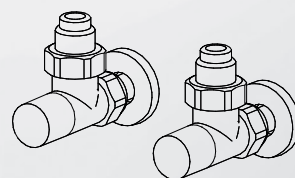

BREM'ART CREATIONS (page I)
Standard "sablé" colors recommended by the artist, other colors on request.

RECOMMENDED VALVES

CHROME PLATED VALVES KIT WITH:
- n°2 Valves with O-ring Tangs
- n°2 Fittings (multilayer ø16, copper ø12,14)
- n°2 Round washers

ANGLED MINI VALVES KIT page 278
Art. KMS 107,80€

SIDE control TON VALVES KIT with THERMOSTATIC head Art. KTL 177,10€
SIDE control TON VALVES KIT page 277 Art. KVL 130,90€

REMOTE FITTINGS Art. REM 36,60€
▲▽ L-5cm tapping centres

2,5±

REMOTE VALVES ASSEMBLY KIT p. 281 with:
- n°2 Fittings (multilayer ø16, copper ø12,14)

REMOTE TON VALVES ASSEMBLY KIT Art. KVG 153,60€

REMOTE TON VALVES ASSEMBLY KIT with THERMOSTATIC head Art. KVGT 199,80€