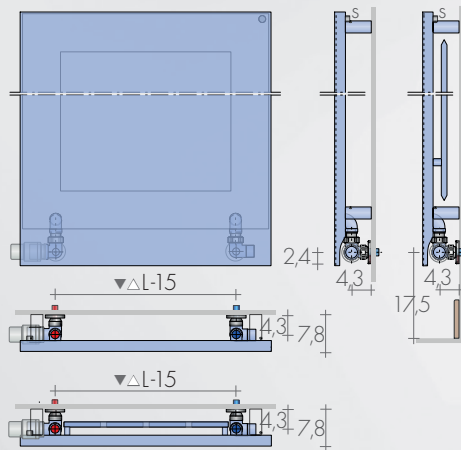

ON REQUEST (H-7cm, depth f/wall 5,8cm) pag.II
- FITTINGS EG ▲▼ L- 4 cm with visible valves.
- REMOTE FITTINGS ▲▼ L- 6 cm; Valves pag.274

BREM colors list page 281

Technical data B'A Panels page II

The Brem'Art panels are built with a thickness of only 2,3cm. The valves can be hidden thanks to the higher cover.

The connections behind the cover allow the thermostatic head, partially visible, to operate by detecting the room temperature.

The electric version is produced with heights 180 and 200 cm and a protrusion of only 5.8 cm because of electrical devices.

DIMENSIONS HYDRAULIC VERSION

Height 187-207-227 cm
Width 36-45-54-63-72 cm
Depth 4.8-5.0cm
Depth from wall 7.8 cm

DIMENSIONS ELECTRIC VERSION

Height 180-200 cm
Width 36-45-54 cm
Depth 2.3-4.3 cm
Depth from wall 5.8 cm

STANDARD PRODUCTION

Tolerance ± 3 mm - Air vent $\varnothing 1/8"$
MAXIMUM OPERATING PRESSURE 4 BAR

STANDARD FITTING EG $\varnothing 1/2"$

B'A: Brem'Art panels
Tapping centres $\nabla \Delta$ L-15 cm

FIXINGS