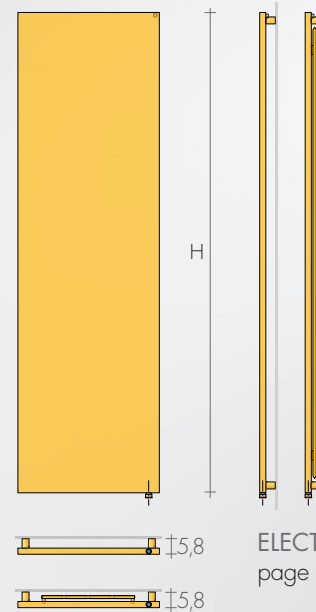

ON REQUEST (H-7cm, depth f/wall 5,8cm) pag.II
- FITTINGS EG ▲▼ L- 4 cm with visible valves.
- REMOTE FITTINGS ▲▼ L- 6 cm; Valves pag.274

BREM colors list page 281

Technical data B'A Panels page II

The Brem'Art panels are built with a thickness of only 2,3cm. The valves can be hidden thanks to the higher cover.

The connections behind the cover allow the thermostatic head, partially visible, to operate by detecting the room temperature.

The electric version is produced with heights 180 and 200 cm and a protrusion of only 5.8 cm because of electrical devices.

DIMENSIONS HYDRAULIC VERSION

Height 187-207-227 cm
Width 36-45-54-63-72 cm
Depth 4.8-5.0cm
Depth from wall 7.8 cm

DIMENSIONS ELECTRIC VERSION

Height 180-200 cm
Width 36-45-54 cm
Depth 2.3-4.3 cm
Depth from wall 5.8 cm