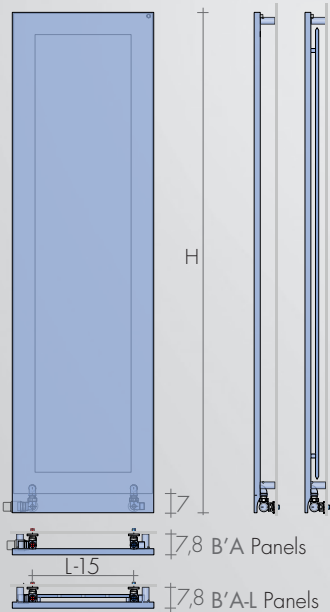

ON REQUEST (H-7cm, depth f/wall 5,8cm) pag.II
- FITTINGS EG ▲▼ L- 4 cm with visible valves.
- REMOTE FITTINGS ▲▼ L- 6 cm; Valves pag.274

BREM colors list page 281

Technical data B'A Panels page II

The Brem'Art panels are built with a thickness of only 2,3cm. The valves can be hidden thanks to the higher cover.

The connections behind the cover allow the thermostatic head, partially visible, to operate by detecting the room temperature.

The electric version is produced with heights 180 and 200 cm and a protrusion of only 5.8 cm because of electrical devices.

DIMENSIONS HYDRAULIC VERSION

Height 187-207-227 cm
Width 36-45-54-63-72 cm
Depth 4.8-5.0cm
Depth from wall 7.8 cm

DIMENSIONS ELECTRIC VERSION

Height 180-200 cm
Width 36-45-54 cm
Depth 2.3-4.3 cm
Depth from wall 5.8 cm