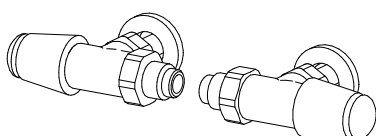

REVERSE TON VALVES KIT
page 277

Art. KVR 119,20€