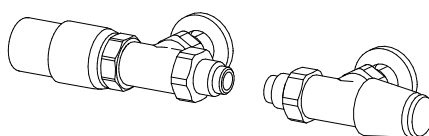

## STANDARD FITTING

REG ø 1/2"

On request fitting ø 3/8"

Special fittings, page 287

TAPPING CENTRES

FIXINGS  
Brackets included

ZOOM 75-75

RECOMMENDED VALVES

as standard at the rear of the radiator

CHROME PLATED VALVES KIT WITH:

- n°2 Valves with O-ring Tangs
- n°2 Fittings (multilayer ø16, copper ø12,14)
- n°2 Round washers

On request: Polished stainless tube cover  
(to be cut to right size) Art. CA18 10,80€

REMOTE FITTINGS Art. REM 36,60€  
tapping centres ▲▼ L - 6cm

REVERSE TON VALVES KIT  
page 277

Art. KVR 119,20€

REVERSE TON VALVES KIT with  
THERMOSTATIC head

Art. KTR 165,50€

REMOTE VALVES ASSEMBLY KIT p. 281 with:  
- n°2 Fittings (multilayer ø16, copper ø12,14)