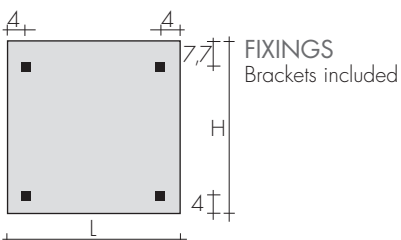

## STANDARD FITTING

REG ø 1/2"

On request fitting ø 3/8"

Special fittings, page 287

TAPPING CENTRES

FIXINGS  
Brackets included

ZOOM 75-75

RECOMMENDED VALVES