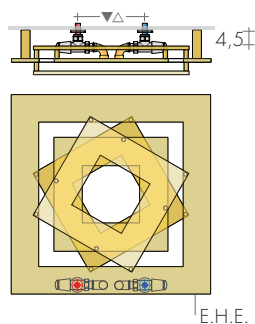

design Luigi Brembilla

ZOOM is an overlapping sequence of radiating elements generating a dynamic geometric composition on wall.

Fanciful design and simple shapes for a

heated towel rails that decorates and heats in the same time.

## DIMENSIONS

Widths: 56/75/90 cm

Heights: 56/75/90 cm

Depths: 8 cm

Depths from wall: 12,5 cm

ZOOM 56-56

E.H.E.

ZOOM 75-75

E.H.E.

ZOOM 90-90

E.H.E.

| MODEL | H-L<br>cm | white sablé<br>standard<br>€ | EN 442          |                 | ▲ ▽<br>t.c.<br>cm | Height<br>H<br>cm | Width<br>L<br>cm | Weight<br>M<br>Kg | Volume<br>V<br>dm <sup>3</sup> | MIXED version (EHE cl.II) with collector et:<br>cable <sup>o</sup> digital thermostat |     |        |
|-------|-----------|------------------------------|-----------------|-----------------|-------------------|-------------------|------------------|-------------------|--------------------------------|---|-----|--------|
|       |           |                              | Δt 50 K<br>watt | Δt 30 K<br>watt |                   |                   |                  |                   |                                | €   | W   | €      |
| ZOOM  | 56-56     | 863,00                       | 420             | 221             | 19                | 56                | 56               | 8,7               | 2,6                            | 179,90  | 400 | 237,60 |
| ZOOM  | 75-75     | 995,20                       | 643             | 338             | 19                | 75                | 75               | 13,6              | 4,1                            | 183,70  | 650 | 241,40 |
| ZOOM  | 90-90     | 1108,60                      | 835             | 439             | 19                | 90                | 90               | 17,7              | 5,3                            | 191,00  | 900 | 248,70 |