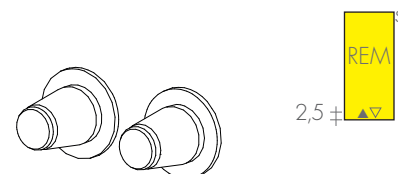

REVERSE TON VALVES KIT
page 277

Art. KVR 119,20€