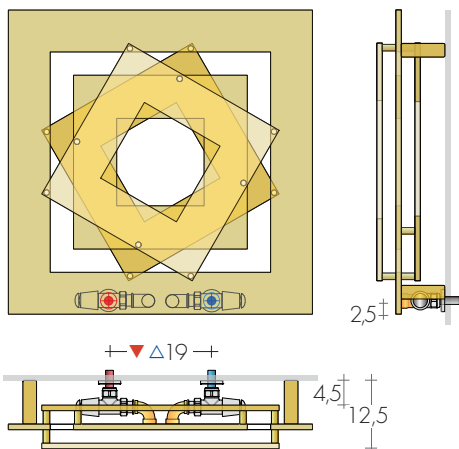

## DIMENSIONS

Widths: 56/75/90 cm

Heights: 56/75/90 cm

Depths: 8 cm

Depths from wall: 12,5 cm

ZOOM 56-56

E.H.E.

ZOOM 75-75

## STANDARD FITTING

REG ø 1/2"

On request fitting ø 3/8"

Special fittings, page 287

TAPPING CENTRES

FIXINGS  
Brackets included

ZOOM 75-75

RECOMMENDED VALVES