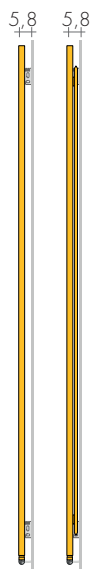

TECHNICAL DATA and other dimensions p. 102  
ELECTRIC KIT DATA p. 228-229

TECHNICAL DATA RAM-CK  
and other dimensions p. 146  
ELECTRIC KIT DATA p. 228-229

CKV

CLAK CKV 72-110

CLAK .. 180-45

CLAK .. 200-54

CKH CKLH

RAM-CK 54-110

RAM-CK 80-54

RAM-CK 130-..

RAM-CK 180-45

12,3

MODEL'21	H-L cm	White standard €	RT KIT / RE KIT Heating element Art. €	DIGITAL THERMOSTAT	WIRELESS DEVICES Receiver
CKV	54-110	919,10	R650IIT/E 181,30	white Art. TEB 62,30€	wall recessed Art. RIE 106,70€
CKV	72-110	1058,80	R900IIT/E 209,10	chr.-plated Art. TEC 69,90€	wall-mounted Art. RIC 121,10€
CKH	80-45	652,80	R400IIT/E 170,20	thermostat remote control Art. TIR 35,60€	wireless programmable thermostat Art. RHD 118,30€
CKH	80-54	717,20	R500IIT/E 181,30		
CKH	130-45	787,90	R650IIT/E 193,80		
CKH	130-54	861,30	R800IIT/E 209,10		
CKH	180-36	843,80	R650IIT/E 193,80		
CKH	180-45	922,90	R900IIT/E 222,00		
CKLH	180-45	1128,30	R1200IIT/E 240,30		
CKH	200-54	1055,20	R1200IIT/E 240,30	STONE RICA thermostat BLUETOOTH Art. TDS 178,20€	
CKLH	200-54	1336,40	R1500IIT/E 259,10		
CLAK-FO/FA Gilded Leaf/Silver Leaf: Price x 1,9					

HEATING ELEMENT POSITION  
G Vertical Heating Element

Magnetic towel holder RAM NOT INCLUDED

Standard colors Art. RAM 150,00€  
Paintwork to BREM color list +15/25%

Towel holder RAM: STANDARD COLORS

- white sablé SB 9016
- quartz grey SB 7039
- jet black SB 9005