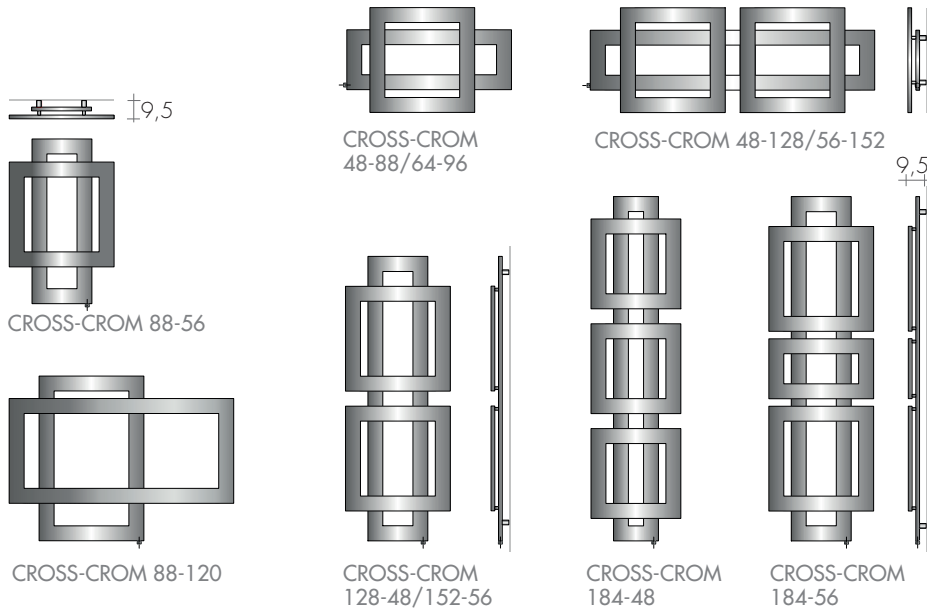

e.CROSS-CROM WITH OVERLAPPING SQUARES

e.CROSS-FO/FA GILDED/SILVER LEAF

design Luigi Brembilla

TECHNICAL DATA and other dimensions p. 63
ELECTRIC KIT DATA p. 208-209

MODEL WITH OVERLAPPING SQUARES	H-L cm	Chrome-plated standard €
Cross CROM 48-88	48-88	1790,00
Cross CROM 48-128	48-128	2484,90
Cross CROM 56-152	56-152	2693,70
Cross CROM 64-96	64-96	2021,70
Cross CROM 88-56	88-56	1828,50
Cross CROM 88-120	88-120	2188,40
Cross CROM 128-48	128-48	2465,20
Cross CROM 152-56	152-56	2670,40
Cross CROM 184-48	184-48	3543,90
Cross CROM 184-56	184-56	3695,80

KIT HEATING ELEMENT with:		
Cable R...E Art. (W)	Faston R...T Art. (W)	€
R300IIE	R300IIT	193,80
R500IIE	R500IIT	208,50
R650IIE	R650IIT	222,90
R400IIE	R400IIT	195,70
R400IIE	R400IIT	195,70
R500IIE	R500IIT	208,50
R500IIE	R500IIT	208,50
R650IIE	R650IIT	222,90
R800IIE	R800IIT	240,50
R900IIE	R900IIT	255,30

MODEL WITH OVERLAPPING SQUARES	H-L cm	Gilded/Silver leaf €
Cross FO/FA 48-88	48-88	2151,20
Cross FO/FA 48-128	48-128	2986,00
Cross FO/FA 64-96	64-96	2429,10
Cross FO/FA 88-48	88-48	2111,00
Cross FO/FA 88-120	88-120	2284,70
Cross FO/FA 128-48	128-48	2630,20
Cross FO/FA 152-56	152-56	3093,10
Cross FO/FA 168-64	168-64	3209,40
Cross FO/FA 184-48	184-48	3348,70
Cross FO/FA 184-56	184-56	3492,50