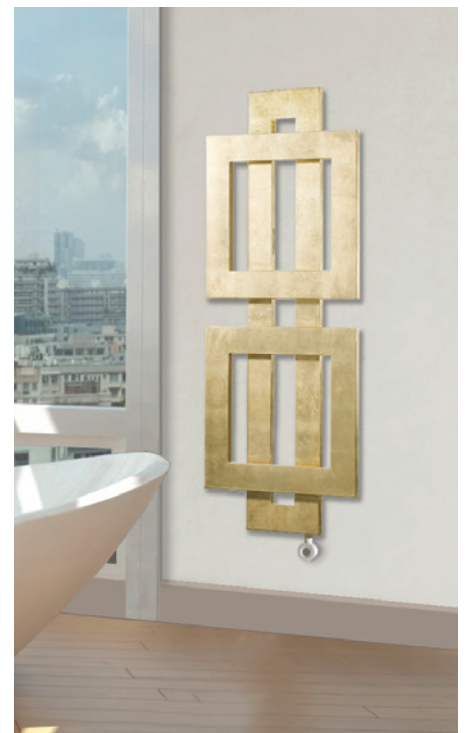

MODEL WITH OVERLAPPING SQUARES	H-L cm	Chrome-plated standard €
Cross CROM 48-88	48-88	1790,00
Cross CROM 48-128	48-128	2484,90
Cross CROM 56-152	56-152	2693,70
Cross CROM 64-96	64-96	2021,70
Cross CROM 88-56	88-56	1828,50
Cross CROM 88-120	88-120	2188,40
Cross CROM 128-48	128-48	2465,20
Cross CROM 152-56	152-56	2670,40
Cross CROM 184-48	184-48	3543,90
Cross CROM 184-56	184-56	3695,80

KIT HEATING ELEMENT with:		
Cable R...E Art. (W)	Faston R...T Art. (W)	€
R300IIE	R300IIT	193,80
R500IIE	R500IIT	208,50
R650IIE	R650IIT	222,90
R400IIE	R400IIT	195,70
R400IIE	R400IIT	195,70
R500IIE	R500IIT	208,50
R500IIE	R500IIT	208,50
R650IIE	R650IIT	222,90
R800IIE	R800IIT	240,50
R900IIE	R900IIT	255,30

MODEL WITH OVERLAPPING SQUARES	H-L cm	Gilded/Silver leaf €
Cross FO/FA 48-88	48-88	2151,20
Cross FO/FA 48-128	48-128	2986,00
Cross FO/FA 64-96	64-96	2429,10
Cross FO/FA 88-48	88-48	2111,00
Cross FO/FA 88-120	88-120	2284,70
Cross FO/FA 128-48	128-48	2630,20
Cross FO/FA 152-56	152-56	3093,10
Cross FO/FA 168-64	168-64	3209,40
Cross FO/FA 184-48	184-48	3348,70
Cross FO/FA 184-56	184-56	3492,50

KIT HEATING ELEMENT with:		
Cable R...E Art. (W)	Faston R...T Art. (W)	€
R400IIE	R400IIT	195,70
R650IIE	R650IIT	222,90
R500IIE	R500IIT	208,50
R400IIE	R400IIT	195,70
R650IIE	R650IIT	222,90
R800IIE	R800IIT	240,50
R900IIE	R900IIT	255,30
R900IIE	R900IIT	255,30
R900IIE	R900IIT	255,30

HEATING EL. POSITION
☉ Horizontal Heating El.
☉ Vertical Heating El.

THERMOSTATS Wi-Fi FOR KIT RE P. 208 THERMOSTATS ON THE RADIATOR FOR KIT RT P. 209

The KIT RT Wi-Fi includes:
- Thermostat RT (battery)
- Gateway
- Built-in receiver

Art. KITRT-wifi 199,80€

KIT ELY Wi-Fi TOP DESIGN includes:
- Thermostat with magnetic charging base and magnetic plate for wall mounting
- Gateway a 230V
- Built-in Receiver

Art. KITELY-wifi 396,10€

E.H.E. white cable cover or radiator color (together)
Art.CCRE38 ø3/8" 73,40€
Art.CCRE12 ø1/2" 73,40€

THERMOSTAT CIRCLE Wi-Fi up to 800 W heating elements ø 6 x 8 x 5 cm
Chrome/Black finish
Art. CIR-wifi 198,50€