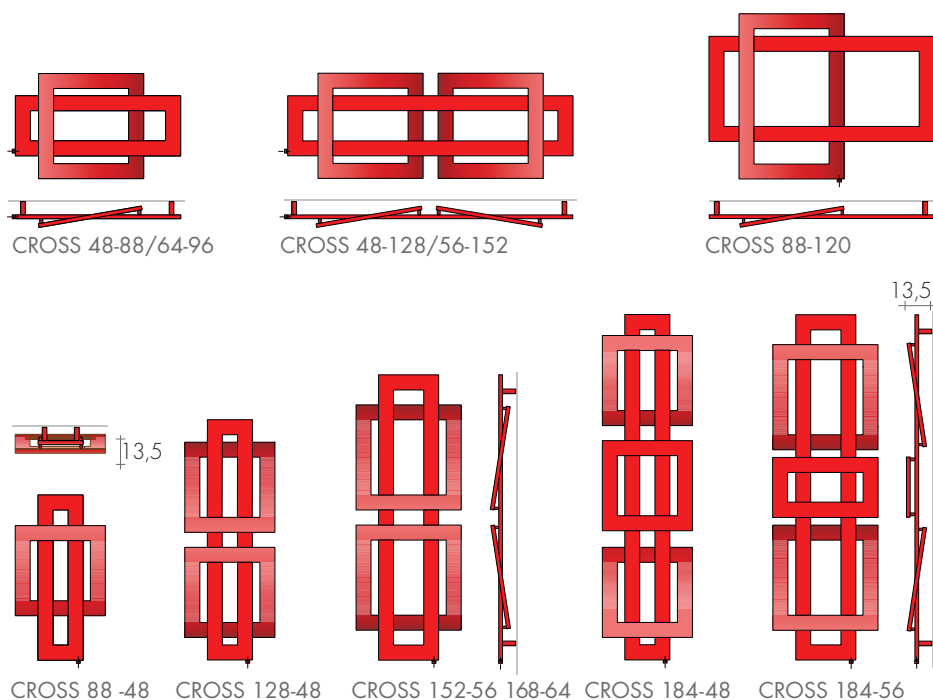

e.CROSS WITH CROSSED SQUARES

PRICE FROM 01.03.2026 **+5%**

design Luigi Brembilla

TECHNICAL DATA and other dimensions p. 56
ELECTRIC KIT DATA p. 208-209

MODEL	H - L cm	Standard white	BREM Colors		KIT HEATING ELEMENT with:		
		sablé SB 9016 €	+15% €	+25% €	Cable R...E Art. (W)	Faston R...T Art. (W)	€
CROSS 48-88	48-88	768,20	883,40	960,30	R400IIE	R400IIT	195,70
CROSS 48-128	48-128	1066,50	1226,50	1333,10	R650IIE	R650IIT	222,90
CROSS 56-152	56-152	1156,10	1329,50	1445,10	R800IIE	R800IIT	240,50
CROSS 64-96	64-96	867,60	997,70	1084,50	R500IIE	R500IIT	208,50
CROSS 88-48	88-48	754,00	867,10	942,50	R400IIE	R400IIT	195,70
CROSS 88-120	88-120	939,50	1080,40	1174,40	R650IIE	R650IIT	222,90
CROSS 128-48	128-48	1058,30	1217,00	1322,90	R650IIE	R650IIT	222,90
CROSS 152-56	152-56	1146,10	1318,00	1432,60	R800IIE	R800IIT	240,50
CROSS 168-64	168-64	1224,90	1408,60	1531,10	R900IIE	R900IIT	255,30
CROSS 184-48	184-48	1375,70	1582,10	1719,60	R900IIE	R900IIT	255,30
CROSS 184-56	184-56	1434,70	1649,90	1793,40	R900IIE	R900IIT	255,30

HEATING EL. POSITION
 ☉ Horizontal Heating El.
 ☉ Vertical Heating El.

THERMOSTATS Wi-Fi FOR KIT RE P. 208 THERMOSTATS ON THE RADIATOR FOR KIT RT P. 209

The KIT RT Wi-Fi includes:
 - Thermostat RT (battery)
 - Gateway
 - Built-in receiver