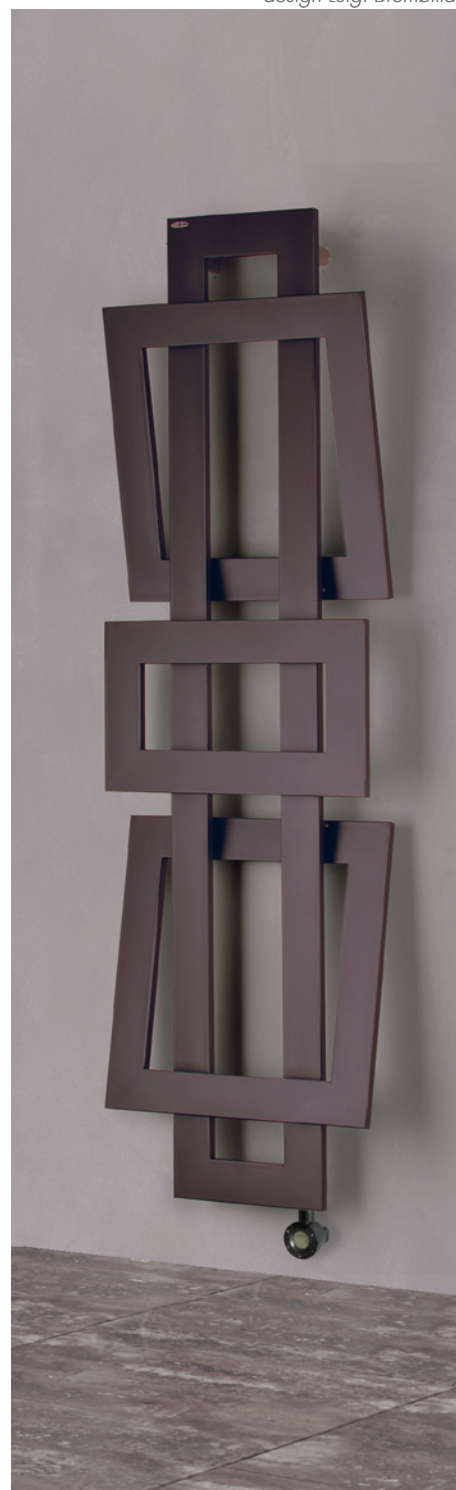

e.CROSS WITH CROSSED SQUARES

PRICE FROM 01.03.2026 **+5%**

design Luigi Brembilla

TECHNICAL DATA and other dimensions p. 56
ELECTRIC KIT DATA p. 208-209

MODEL	H - L cm	Standard white	BREM Colors		KIT HEATING ELEMENT with:		
		sablé SB 9016 €	+15% €	+25% €	Cable R...E Art. (W)	Faston R...T Art. (W)	€
CROSS 48-88	48-88	768,20	883,40	960,30	R400IIE	R400IIT	195,70
CROSS 48-128	48-128	1066,50	1226,50	1333,10	R650IIE	R650IIT	222,90
CROSS 56-152	56-152	1156,10	1329,50	1445,10	R800IIE	R800IIT	240,50
CROSS 64-96	64-96	867,60	997,70	1084,50	R500IIE	R500IIT	208,50
CROSS 88-48	88-48	754,00	867,10	942,50	R400IIE	R400IIT	195,70
CROSS 88-120	88-120	939,50	1080,40	1174,40	R650IIE	R650IIT	222,90
CROSS 128-48	128-48	1058,30	1217,00	1322,90	R650IIE	R650IIT	222,90
CROSS 152-56	152-56	1146,10	1318,00	1432,60	R800IIE	R800IIT	240,50
CROSS 168-64	168-64	1224,90	1408,60	1531,10	R900IIE	R900IIT	255,30
CROSS 184-48	184-48	1375,70	1582,10	1719,60	R900IIE	R900IIT	255,30
CROSS 184-56	184-56	1434,70	1649,90	1793,40	R900IIE	R900IIT	255,30

HEATING EL. POSITION
 ☉ Horizontal Heating El.
 ☉ Vertical Heating El.

THERMOSTATS Wi-Fi FOR KIT RE P. 208 THERMOSTATS ON THE RADIATOR FOR KIT RT P. 209

The KIT RT Wi-Fi includes:
 - Thermostat RT (battery)
 - Gateway
 - Built-in receiver