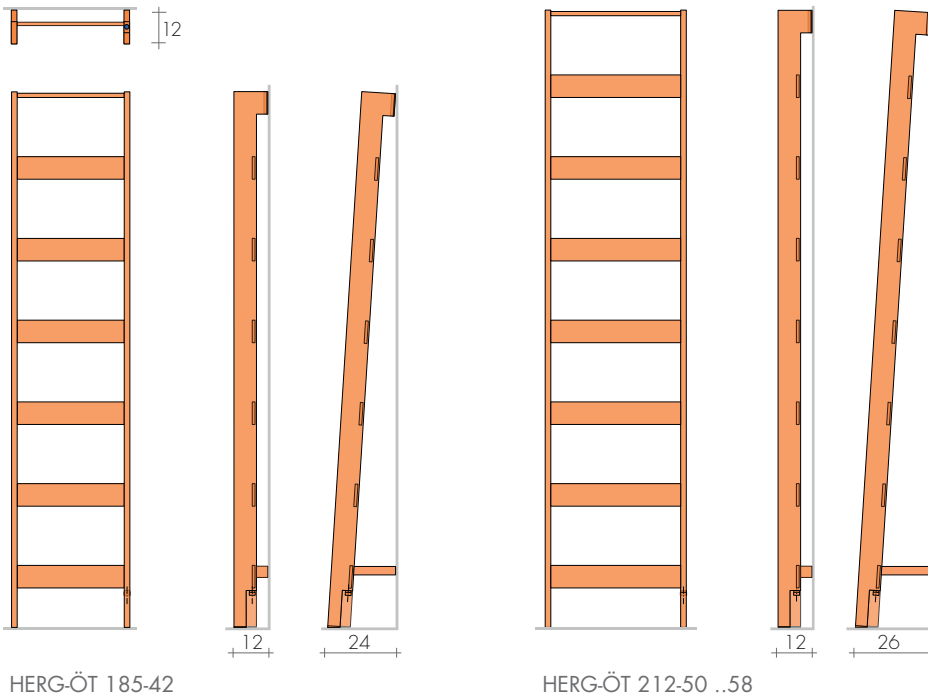

# e.HERG-ÖT

design Luigi Brembilla

TECHNICAL DATA and other dimensions p. 30  
ELECTRIC KIT DATA p. 208-209

MODEL	H - L cm	Standard white sablé SB 9016 €	BREM Colors +15% €	BREM Colors +25% €	KIT HEATING ELEMENT with:		
					Cable R..E Art. (W)	Faston R..T Art. (W)	€
HERG-ÖT 185-42	185-42	995,20	1144,50	1244,00	R650IIE	-	222,90
HERG-ÖT 185-50	185-50	1163,20	1337,70	1454,00	R800IIE	-	240,50
HERG-ÖT 185-58	185-58	1204,20	1384,80	1505,30	R900IIE	-	255,30
Angled HERG-ÖT, extra Art. HOI		108,80€	ONLY with Wi-Fi THERMOSTATS for KIT RE				

HEATING ELEMENT POSITION  
⊙ Vertical Heating Element