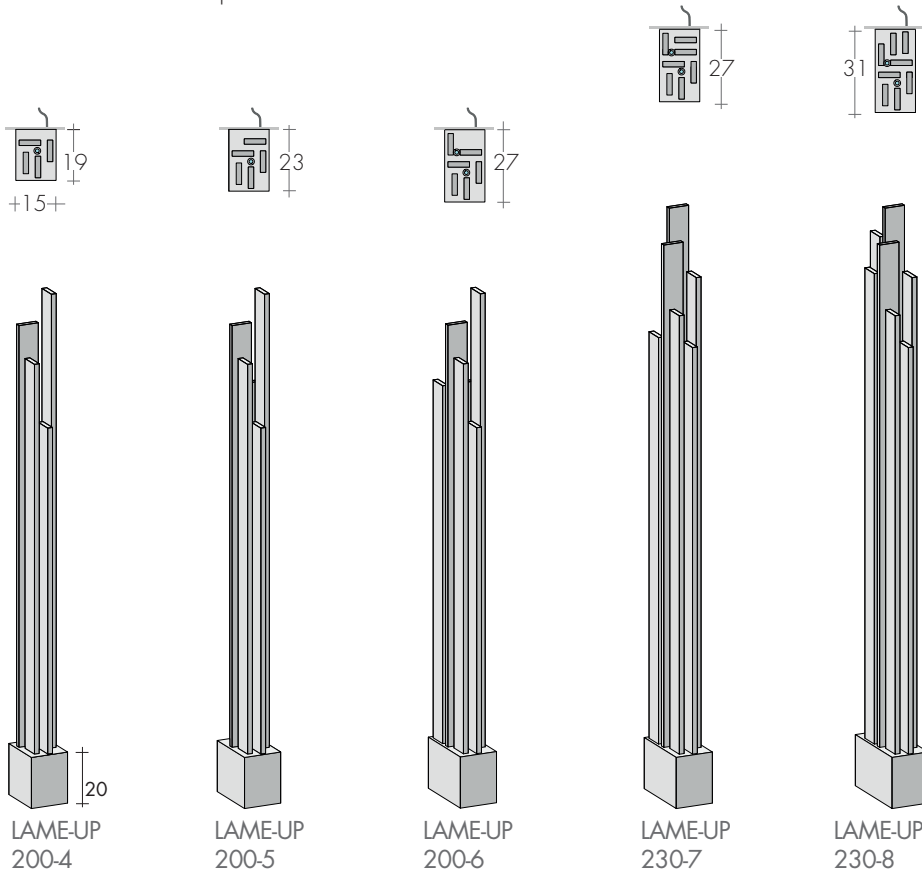

design Davide Brembilla

TECHNICAL DATA and other dimensions p. 12
ELECTRIC KIT DATA p. 228

RADIATOR white or with extra for color	+	RE KIT + WIRELESS DEVICE	=	ELECTRIC RADIATOR with chosen finish
--	---	--------------------------	---	--

MODEL	H - n° cm - el.	White standard €	RE KIT		DIGITAL THERMOSTAT	WIRELESS DEVICES	
			Heating element Art.	€		Receiver wall recessed Art. RIE 106,70€	wall-mounted Art. RIC 121,10€
LAME-UP 200-4	855,20	R650IIE	193,80	-			
LAME-UP 200-5	1059,20	R800IIE	209,10	-			
LAME-UP 200-6	1200,80	R900IIE	222,00	-			
LAME-UP 230-7	1476,20	R1200IIE	240,30	-		wireless programmable thermostat Art. RHD 118,30€	
LAME-UP 230-8	1664,50	R1500IIE	259,10	-			

On request: - Long side of the base against the wall,
page 12 Art. LAME-UPL 60,00€ extra
- Freestanding version Art. LAME-UPC 113,30€ extra

HEATING ELEMENT POSITION
G Vertical Heating Element

Led light page 12 | n.1 Art. F.LED1 48,00€
n.2 Art. F.LED2 80,00€