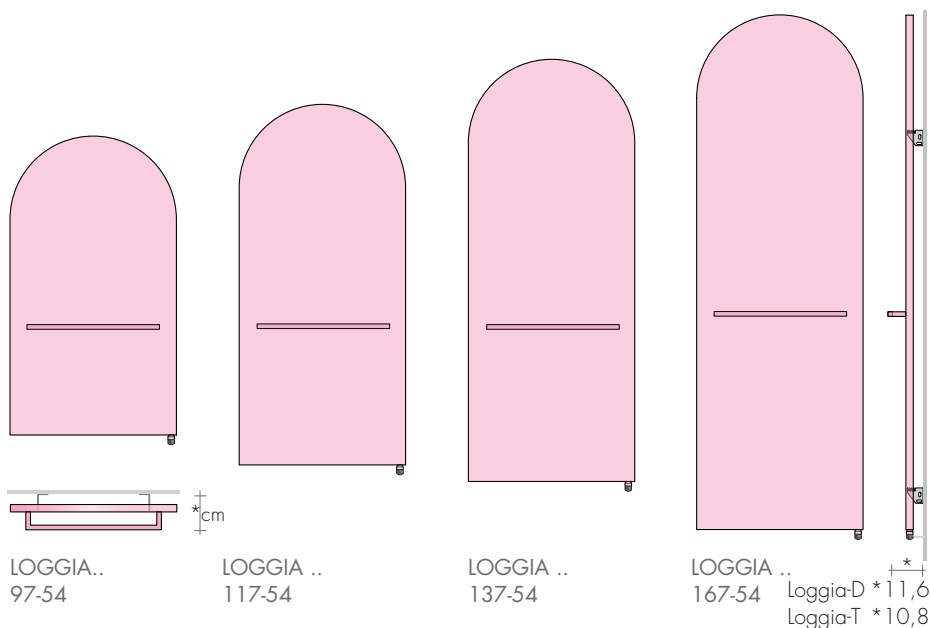

design Davide Diliberto

TECHNICAL DATA and other dimensions p. 156  
ELECTRIC KIT DATA p. 228

TOWEL-HEATER white or with extra for color	+	RT KIT + RE KIT	+	THERMOSTAT WIRELESS DEVICE	=	ELECTRIC TOWEL-HEATER with chosen finish
--	---	--------------------	---	-------------------------------	---	--

MODEL	HL cm	White standard €	RT KIT / RE KIT Heating element Art. €	DIGITAL THERMOSTAT	WIRELESS DEVICES Receiver
Loggia-D 97-54	97,54	867,30	R500IIT/E 181,30	white Art. TEB 62,30€	wall recessed Art. RIE 106,70€
Loggia-D 117-54	117,54	921,10	R650IIT/E 193,80	chr.-plated Art. TEC 69,90€	wall-mounted Art. RIC 121,10€
Loggia-D 137-54	137,54	984,70	R800IIT/E 209,10	thermostat remote control Art. TIR 35,60€	wireless programmable thermostat Art. RHD 118,30€
Loggia-D 167-54	167,54	1072,70	R900IIT/E 222,00	STONE RICA thermostat Art. TDS 178,20€	
Loggia-DL 167-54	167,54	1247,00	R1200IIT/E 240,30		
Loggia-T 97-54	97,54	884,10	R500IIT/E 181,30		
Loggia-T 117-54	117,54	937,90	R650IIT/E 193,80		
Loggia-T 137-54	137,54	1001,50	R800IIT/E 209,10		
Loggia-T 167-54	167,54	1089,50	R900IIT/E 222,00		
Loggia-TL 167-54	167,54	1263,80	R1200IIT/E 240,30		