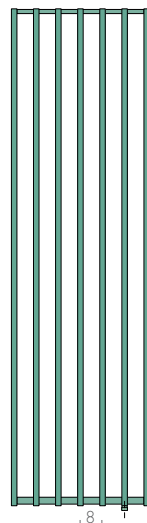

TECHNICAL DATA and other dimensions p. 22
ELECTRIC KIT DATA p. 208-209

R 75/50-..el
step 50

R 75/80-..el
step 80

R../50-..el
step 50

R../80-..el
step 50

MODEL	Standard white sablé SB 9016		BREM Colors		KIT HEATING ELEMENT with:			
	H/step	n°él.	Lcm	+15% €	+25% €	Cable R.E Art. (W)	Faston R.T Art. (W)	€
R 75/80-9el	66		645,50	742,30	806,90	R650IIE	R650IIT	222,90
R 75/80-11el	82		748,30	860,50	935,40	R800IIE	R800IIT	240,50
R 75/80-13el	98		851,20	978,90	1064,00	R900IIE	R900IIT	255,30
R 75/50-11el	52		748,30	860,50	935,40	R650IIE	R650IIT	222,90
R 75/50-13el	62		851,20	978,90	1064,00	R800IIE	R800IIT	240,50
R 75/50-15el	72		954,00	1097,10	1192,50	R900IIE	R900IIT	255,30
R180/80-5el	34		864,90	994,60	1081,10	R800IIE	R800IIT	240,50
R180/80-7el	50		1070,50	1231,10	1338,10	R1200IIE	R1200IIT	276,30
R200/50-6el	27		1011,40	1163,10	1264,30	R900IIE	R900IIT	255,30
R200/50-8el	37		1225,80	1409,70	1532,30	R1200IIE	R1200IIT	276,30
R200/50-10el	47		1440,10	1656,10	1800,10	R1500IIE	R1500IIT	298,00
R200/80-8el	58		1225,80	1409,70	1532,30	R1500IIE	R1500IIT	298,00

PE = step (distance between the midpoints of 2 elements)

HEATING EL. POSITION
© Vertical Heating Element

THERMOSTATS Wi-Fi FOR KIT RE P. 208 THERMOSTATS ON THE RADIATOR FOR KIT RT P. 209

The KIT RT Wi-Fi includes:
- Thermostat RT (battery)
- Gateway
- Built-in receiver

Art. KITRT-wifi 199,80€

KIT ELY Wi-Fi TOP DESIGN includes:
- Thermostat with magnetic charging base and magnetic plate for wall mounting
- Gateway a 230V
- Built-in Receiver

Art. KITELY-wifi 396,10€

E.H.E. white cable cover
or radiator color (together)
Art.CCRE38 ø3/8" 73,40€
Art.CCRE12 ø1/2" 73,40€

THERMOSTAT CIRCLE Wi-Fi
up to 800 W
heating elements ø 6 x 8 x 5 cm
Chrome/Black finish
Art. CIR-wifi 198,50€

THERMOSTAT mod. DYP

White with
white cable cover
Art. DYPB 89,60€

ø 7 x 9 h x 5 cm
Black with
black cable cover
Art. DYPN 103,40€