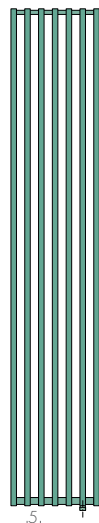

TECHNICAL DATA and other dimensions p. 22
ELECTRIC KIT DATA p. 208-209

R 75/50-..el
step 50

R 75/80-..el
step 80

R../50-..el
step 50

R../80-..el
step 50

MODEL	Standard white sablé SB 9016		BREM Colors		KIT HEATING ELEMENT with:			
	H/step	n°él.	Lcm	+15% €	+25% €	Cable R.E Art. (W)	Faston R.T Art. (W)	€
R 75/80-9el	66		645,50	742,30	806,90	R650IIE	R650IIT	222,90
R 75/80-11el	82		748,30	860,50	935,40	R800IIE	R800IIT	240,50
R 75/80-13el	98		851,20	978,90	1064,00	R900IIE	R900IIT	255,30
R 75/50-11el	52		748,30	860,50	935,40	R650IIE	R650IIT	222,90
R 75/50-13el	62		851,20	978,90	1064,00	R800IIE	R800IIT	240,50
R 75/50-15el	72		954,00	1097,10	1192,50	R900IIE	R900IIT	255,30
R180/80-5el	34		864,90	994,60	1081,10	R800IIE	R800IIT	240,50
R180/80-7el	50		1070,50	1231,10	1338,10	R1200IIE	R1200IIT	276,30
R200/50-6el	27		1011,40	1163,10	1264,30	R900IIE	R900IIT	255,30
R200/50-8el	37		1225,80	1409,70	1532,30	R1200IIE	R1200IIT	276,30
R200/50-10el	47		1440,10	1656,10	1800,10	R1500IIE	R1500IIT	298,00
R200/80-8el	58		1225,80	1409,70	1532,30	R1500IIE	R1500IIT	298,00

PE = step (distance between the midpoints of 2 elements)

HEATING EL. POSITION
© Vertical Heating Element

THERMOSTATS Wi-Fi FOR KIT RE P. 208 THERMOSTATS ON THE RADIATOR FOR KIT RT P. 209

The KIT RT Wi-Fi includes:
- Thermostat RT (battery)
- Gateway
- Built-in receiver

Art. KITRT-wifi 199,80€

KIT ELY Wi-Fi TOP DESIGN includes:
- Thermostat with magnetic charging base and magnetic plate for wall mounting
- Gateway a 230V
- Built-in Receiver

Art. KITELY-wifi 396,10€

E.H.E. white cable cover
or radiator color (together)
Art.CCRE38 ø3/8" 73,40€
Art.CCRE12 ø1/2" 73,40€