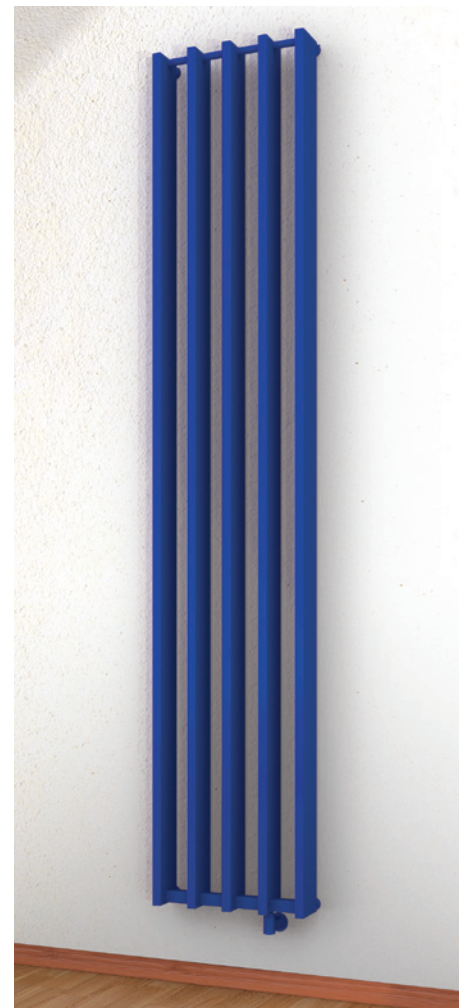

TECHNICAL DATA and other dimensions p. 22
ELECTRIC KIT DATA p. 208-209

R 75/50-..el
step 50

R 75/80-..el
step 80

R../50-..el
step 50

R../80-..el
step 50

MODEL	Standard white sablé SB 9016		BREM Colors		KIT HEATING ELEMENT with:			
	H/step	n°él.	Lcm	+15% €	+25% €	Cable R.E Art. (W)	Faston R.T Art. (W)	€
R 75/80-9el	66		645,50	742,30	806,90	R650IIE	R650IIT	222,90
R 75/80-11el	82		748,30	860,50	935,40	R800IIE	R800IIT	240,50
R 75/80-13el	98		851,20	978,90	1064,00	R900IIE	R900IIT	255,30
R 75/50-11el	52		748,30	860,50	935,40	R650IIE	R650IIT	222,90
R 75/50-13el	62		851,20	978,90	1064,00	R800IIE	R800IIT	240,50
R 75/50-15el	72		954,00	1097,10	1192,50	R900IIE	R900IIT	255,30
R180/80-5el	34		864,90	994,60	1081,10	R800IIE	R800IIT	240,50
R180/80-7el	50		1070,50	1231,10	1338,10	R1200IIE	R1200IIT	276,30
R200/50-6el	27		1011,40	1163,10	1264,30	R900IIE	R900IIT	255,30
R200/50-8el	37		1225,80	1409,70	1532,30	R1200IIE	R1200IIT	276,30
R200/50-10el	47		1440,10	1656,10	1800,10	R1500IIE	R1500IIT	298,00
R200/80-8el	58		1225,80	1409,70	1532,30	R1500IIE	R1500IIT	298,00

PE = step (distance between the midpoints of 2 elements)

HEATING EL. POSITION
© Vertical Heating Element

THERMOSTATS Wi-Fi FOR KIT RE P. 208 THERMOSTATS ON THE RADIATOR FOR KIT RT P. 209

The KIT RT Wi-Fi includes:
- Thermostat RT (battery)
- Gateway
- Built-in receiver

Art. KITRT-wifi 199,80€

KIT ELY Wi-Fi TOP DESIGN includes:
- Thermostat with magnetic charging base and magnetic plate for wall mounting
- Gateway a 230V
- Built-in Receiver

Art. KITELY-wifi 396,10€

E.H.E. white cable cover
or radiator color (together)
Art.CCRE38 ø3/8" 73,40€
Art.CCRE12 ø1/2" 73,40€

THERMOSTAT CIRCLE Wi-Fi
up to 800 W
heating elements ø 6 x 8 x 5 cm
Chrome/Black finish
Art. CIR-wifi 198,50€

THERMOSTAT mod. DYP

White with
white cable cover
Art. DYPB 89,60€

ø 7 x 9 h x 5 cm
Black with
black cable cover
Art. DYPN 103,40€