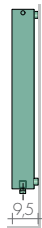

TECHNICAL DATA and other dimensions p. 22
ELECTRIC KIT DATA p. 208-209

R 75/50-..el
step 50

R 75/80-..el
step 80

R../50-..el
step 50

R../80-..el
step 50

MODEL	Standard white sablé SB 9016		BREM Colors		KIT HEATING ELEMENT with:			
	H/step	n°él.	Lcm	+15% €	+25% €	Cable R.E Art. (W)	Faston R.T Art. (W)	€
R 75/80-9el	66		645,50	742,30	806,90	R650IIE	R650IIT	222,90
R 75/80-11el	82		748,30	860,50	935,40	R800IIE	R800IIT	240,50
R 75/80-13el	98		851,20	978,90	1064,00	R900IIE	R900IIT	255,30
R 75/50-11el	52		748,30	860,50	935,40	R650IIE	R650IIT	222,90
R 75/50-13el	62		851,20	978,90	1064,00	R800IIE	R800IIT	240,50
R 75/50-15el	72		954,00	1097,10	1192,50	R900IIE	R900IIT	255,30
R180/80-5el	34		864,90	994,60	1081,10	R800IIE	R800IIT	240,50
R180/80-7el	50		1070,50	1231,10	1338,10	R1200IIE	R1200IIT	276,30
R200/50-6el	27		1011,40	1163,10	1264,30	R900IIE	R900IIT	255,30
R200/50-8el	37		1225,80	1409,70	1532,30	R1200IIE	R1200IIT	276,30
R200/50-10el	47		1440,10	1656,10	1800,10	R1500IIE	R1500IIT	298,00
R200/80-8el	58		1225,80	1409,70	1532,30	R1500IIE	R1500IIT	298,00

PE = step (distance between the midpoints of 2 elements)

HEATING EL. POSITION
© Vertical Heating Element

THERMOSTATS Wi-Fi FOR KIT RE P. 208 THERMOSTATS ON THE RADIATOR FOR KIT RT P. 209

The KIT RT Wi-Fi includes:
- Thermostat RT (battery)
- Gateway
- Built-in receiver

Art. KITRT-wifi 199,80€

KIT ELY Wi-Fi TOP DESIGN includes:
- Thermostat with magnetic charging base and magnetic plate for wall mounting
- Gateway a 230V
- Built-in Receiver

Art. KITELY-wifi 396,10€

E.H.E. white cable cover
or radiator color (together)
Art.CCRE38 ø3/8" 73,40€
Art.CCRE12 ø1/2" 73,40€