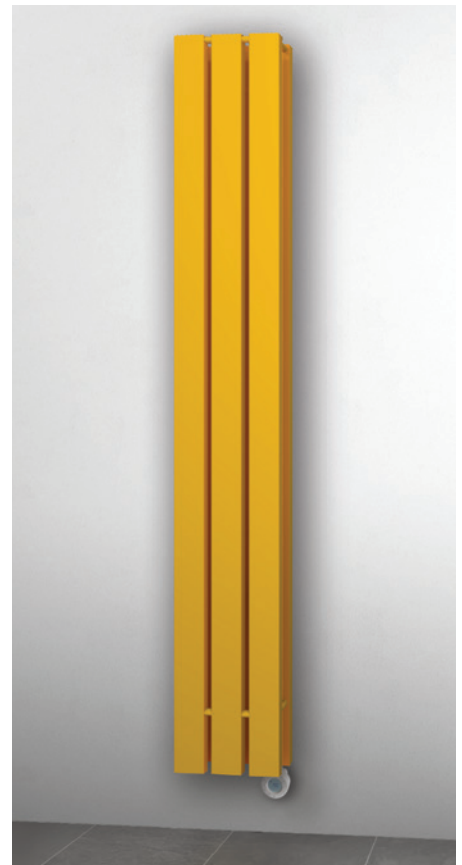

# e.SBARRA e.SBARRA-UP

PRICE FROM 01.03.2026 **+5%**

TECHNICAL DATA and other dimensions p. 24  
ELECTRIC KIT DATA p. 208-209

MODEL	H - L cm	Standard white	BREM Colors	BREM Colors	KIT HEATING ELEMENT with:		
		sablé SB 9016 €	+15% €	+25% €	Cable R..E Art. (W)	Faston R..T Art. (W)	€
SBARRA-1	18-120	508,30	584,50	635,40	R300IIE	R300IIT	193,80
SBARRA-1	18-160	568,20	653,40	710,30	R400IIE	R400IIT	195,70
SBARRA-1	28-120	615,80	708,20	769,80	R400IIE	R400IIT	195,70
SBARRA-1	28-160	684,40	787,10	855,50	R500IIE	R500IIT	208,50
SBARRA-2	18-120	994,30	1143,40	1242,90	R500IIE	R500IIT	208,50
SBARRA-2	18-160	1094,70	1258,90	1368,40	R650IIE	R650IIT	222,90
SBARRA-2	28-120	1198,50	1378,30	1498,10	R650IIE	R650IIT	222,90
SBARRA-2	28-160	1316,10	1513,50	1645,10	R800IIE	R800IIT	240,50
SB-UP1	180-18	585,20	673,00	731,50	R400IIE	R400IIT	195,70
SB-UP2	180-18	1112,00	1278,80	1390,00	R650IIE	R650IIT	222,90
SB-UP2	180-28	1333,20	1533,20	1666,50	R900IIE	R900IIT	255,30
SB-UP1	220-18	622,40	715,80	778,00	R500IIE	R500IIT	208,50
SB-UP2	220-18	1149,30	1321,70	1436,60	R800IIE	R800IIT	240,50
SB-UP2	220-28	1370,30	1575,80	1712,90	R1200IIE	R1200IIT	276,30

KNOBS with magnet page 277

HEATING EL. POSITION  
Ⓓ Horizontal Heating El.  
Ⓒ Vertical Heating Element

## THERMOSTATS Wi-Fi FOR KIT RE P. 208 THERMOSTATS ON THE RADIATOR FOR KIT RT P. 209

The KIT RT Wi-Fi includes:  
- Thermostat RT (battery)  
- Gateway  
- Built-in receiver

Art. KITRT-wifi 199,80€

KIT ELY Wi-Fi TOP DESIGN includes:  
- Thermostat with magnetic charging base and magnetic plate for wall mounting  
- Gateway a 230V  
- Built-in Receiver